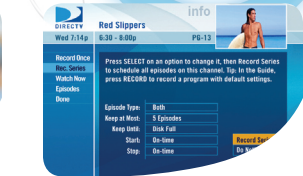

SERIES LINK™

Automatically record episodes of your favorite shows - even if the day or time changes. Record first run, repeats or both.