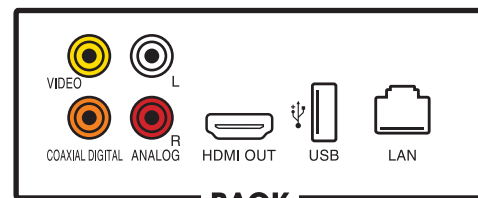

* While every effort has been made at the time of publication to ensure the accuracy of the information provided herein, product specifications, configurations, system/component/options availability are all subject to change without notice.

¹BD-Live™ Performance of interactive features may vary due to disc design or content, and may also require an always-on broadband internet connection. Firmware update may be required for some interactive features. Some features may require additional bandwidth. BD-Live™ may require an SD or SDHC card or USB memory with available storage capacity of at least 1GB (sold separately). Internet services are available only in the United States.

²Internet Connectivity Requires a wireless adapter (sold separately).

³HDMI®-CEC Use of HDMI®-CEC requires an HDMI®-CEC compatible display/peripheral device. Depending on the specifications of your device, some or all HDMI®-CEC functions may not work even if your display/peripheral device is HDMI®-CEC compatible.

⁴Playable Disc Type (DVD Player/Recorder, TV) Some DVD-R/DVD-RW and CD-R/CD-RW discs may be incompatible due to laser pick up and disc design. CD-R/CD-RW discs must be recorded using CD-DA method for CD audio playback. This product may not support certain recordings due to differences in recording formats, disc structure, or condition of the disc (use of CD-RW for MP3 files is not recommended). See owner's manual for more information.

⁵Wi-Fi Ready® Third party internet services are not provided by Toshiba, may change or be discontinued at any time and may be subject to internet service provider restrictions. Toshiba makes no warranties, representations, or assurances about the content, availability or functionality of third-party content or services. Use of third party internet services may require the creation of a separate account through a computer with internet access and payment of one-time and/or recurring charges and membership. Not all third party services may be available on or compatible with this product. In order to experience the full suggested capabilities of this product, fully-compatible devices may be required.