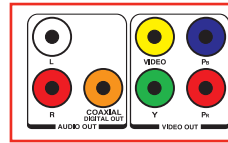

SD4300

Specifications

PLAYABLE DISC TYPES¹

DVD-Video/DVD-R/DVD+R /
DVD-RW/DVD+RW/
SVCD/VCD/CD/CD-R/CD-RW

VIDEO

Video D/A Converter	108MHz/14-Bit
Component Video Output	ColorStream Pro®
Progressive Scan 3:2 Pulldown	Digital Cinema Progressive
JPEG	•
Digital Picture Zoom	•
Fast Scan	•
Slow Motion	•
Multi-Camera Angle Select	•
Multi-Language Select	•
Multi-Subtitle Select	•

AUDIO

Audio D/A Converter	192kHz/24-Bit
Dolby® Digital/DTS® Compatible	•
MP3 Playback¹	•

CONVENIENCE

Remote Control	•
Front LED Display	•
Screen Saver	•
Tray Lock	•

TERMINALS

ColorStream® Component Video Output	1 set
RCA-Video	1
L-R Audio	1
Coaxial Digital Audio Output	1

PRODUCT & PACKAGING

Unit Dimensions (WHD) in.	16.93 x 1.69 x 8.23
Carton Dimensions	18.9 x 3.54 x 11.69
Unit Weight	3.21 lbs
Carton Weight	4.52 lbs
UPC Code	022265003152

¹Some DVD-R/DVD-RW and CD-R/CD-RW discs may be incompatible due to laser pick up and disc design. CD-R/CD-RW discs must be recorded using CD-DA method for CD audio playback. The DVD player may not support some MP3/WMA/JPEG recordings due to differences in recording formats, disc structure, or condition of the disc (use of CD-RW for MP3 files is not recommended). See owner's manual for more information.

<http://www.tacp.toshiba.com> Customer Solutions: 800.631.3811
© Toshiba America Consumer Products, L.L.C.
82 Totowa Road, Wayne, NJ 07470 (2009). All Rights Reserved (11/09.3)

ColorStream and ColorStream Pro are registered trademarks of Toshiba America Consumer Products, L.L.C. Dolby and the double-D symbol are registered trademarks of Dolby Laboratories. DTS and the Symbol are registered trademarks & the DTS logos are trademarks of DTS, Inc. ENERGY STAR is a registered mark owned by the U.S. Government.

Product design and specifications subject to change or modification without notice.