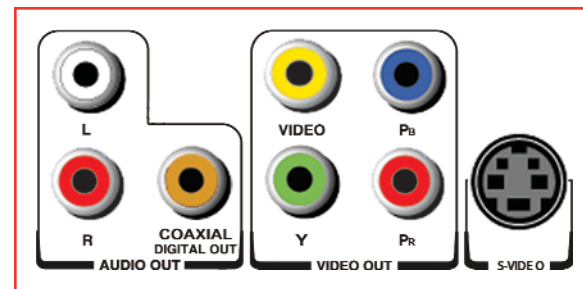

SD-4100

Specifications

PLAYABLE DISC TYPES

DVD-Video/DVD-/+R /
DVD-R/-RW/+RW/+/-R (DL)/
SVCD/VCD/CD/CD-R/CD-RW

VIDEO

Video D/A	14-Bit/108MHz
Component Video Output	ColorStream Pro®
Progressive Scan 3:2 Pulldown	Digital Cinema Progressive
JPEG	✓
Digital Picture Zoom	✓
Fast Scan	✓
Slow Motion	✓
Multi-Camera Angle Select	✓
Multi-Language Select	✓
Multi-Subtitle Select	✓

AUDIO

Audio D/A	192 kHz/24-Bit
Dolby® Digital/DTS® Compatible	✓
MP3 Playback*	✓
3D Surround Sound	✓

CONVENIENCE

Remote Control	✓
Front LED Display	✓
Screen Saver	✓
Tray Lock	✓

TERMINALS

ColorStream® Component Video Output	1 set
RCA-Video	1
L-R Audio	1
Coaxial Out	1

PRODUCT & PACKAGING

Unit Dimension (WHD) in.	16.93 x 1.69 x 8.23
Carton Dimension (WHD) in.	18.9 x 3.54 x 11.69
Unit Weight	3.19 lbs
Carton Weight	4.4 lbs
UPC Code	022265001318

*Some DVD-R/DVD-RW and CD-R/CD-RW discs may be incompatible due to laser pick up and disc design. CD-R/CD-RW discs must be recorded using CD-DA method for CD audio playback. The DVD player may not support some MP3/WMA/JPEG/DivX recordings due to differences in recording formats, disc structure, or condition of the disc (use of CD-RW for MP3 files is not recommended). See owner's manual for more information.