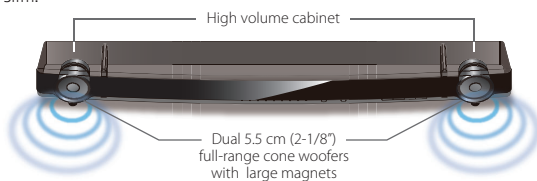

Soundbar Produces Expansive and Clear Surround Sound

The soundbar houses a digital amp and two 5.5cm cone speakers with large magnets to ensure high sound clarity. Its superb structural design allows high capacity cabinet volume for very powerful and clear sound, even though the body is very slim.