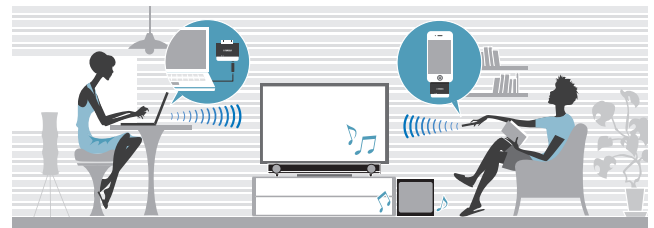

Optional Accessories

Wireless Streaming from iPod/iPhone/iPad and Mac/PC

- Uncompressed wireless audio transmission (linear PCM)
- Dimensions (W x H x D): 40 x 38.5 x 10 mm
- Weight: 10.3 g
- Accessories: USB cable (30 cm)

*"Made for iPod," "Made for iPhone," and "Made for iPad" mean that an electronic accessory has been designed to connect specifically to iPod, iPhone, or iPad, respectively, and has been certified by the developer to meet Apple performance standards. Apple is not responsible for the operation of this device or its compliance with safety and regulatory standards. Please note that the use of this accessory with iPod, iPhone, or iPad may affect wireless performance. iPhone, iPod, iPod classic, iPod nano, iPod touch, and iTunes are trademarks of Apple Inc., registered in the U.S. and other countries. iPad is a trademark of Apple Inc. • Dolby and the double-D symbol are registered trademarks of Dolby Laboratories. • DTS, DTS-HD, the Symbol, & DTS or DTS-HD and the Symbol together are registered trademarks of DTS, Inc.