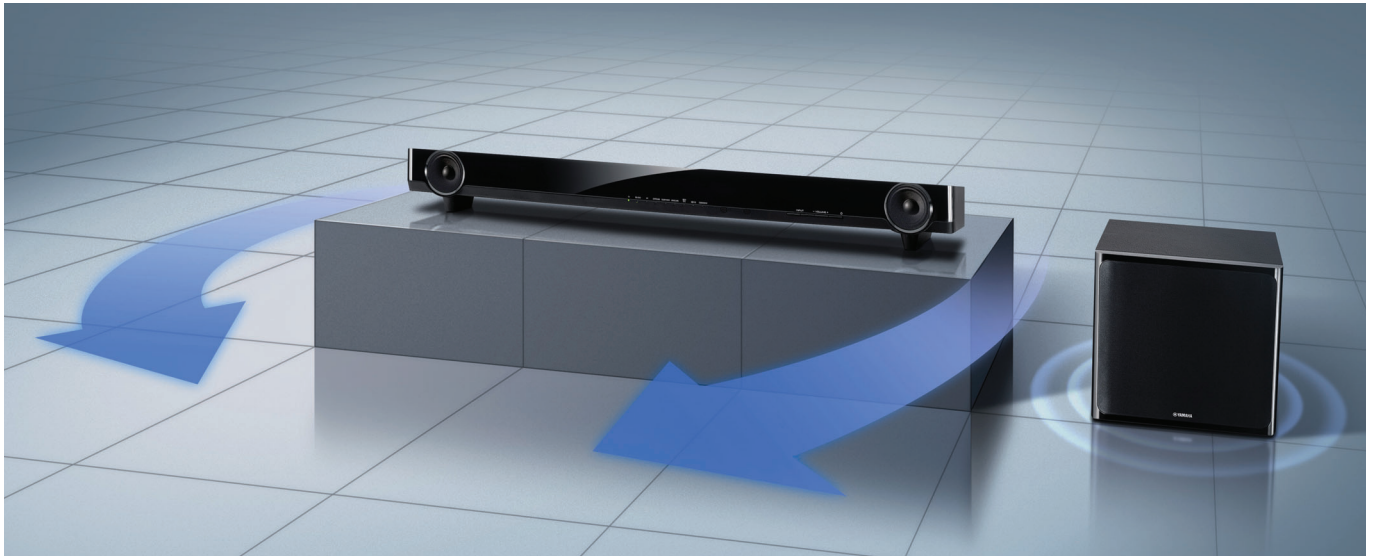

Graceful harmony that melts into the interior

Minimal design blends into the interior

This surprisingly slim soundbar can be placed in front of a TV without obscuring the picture. It features a minimal design with a clean and simple user interface. The gracefully elegant body will harmonise beautifully with your interior decor.

High Quality Design

- Stylish design achieves both visual beauty and ease of use
- Glossy black finish matches flat-screen TVs

Convenient Placement and Easy to Use

- Latest design features extremely low height, for convenient positioning in front of a TV set
- Wireless Active Subwoofer allows flexible placement
- Using the iYIT-W12 (option), you can also enjoy music wirelessly from an iPod/iPhone/iPad or computer
- TV Remote Repeater forwards infrared signals even if obstructed
- Learning function enables operation from the TV remote control
- Can also be hung on a wall

High Sound Quality

Soundbar with Wireless Active Subwoofer Delivers Superior Surround Sound from TV and BDs

This two-component system composed of a soundbar and subwoofer produces 160W of total power. Clear, realistic, all-enveloping surround sound from the soundbar and deep bass from the subwoofer that has been tuned to match the soundbar ensure high audio performance from TV and BDs.

Soundbar Produces Expansive and Clear Surround Sound

The soundbar houses a digital amp and two 5.5cm cone speakers with large magnets to ensure high sound clarity. Its superb structural design allows high capacity cabinet volume for very powerful and clear sound, even though the body is very slim.