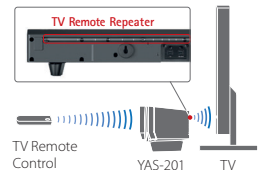

TV Remote Repeater for Signal Transmission

Even if the YAS-201 blocks the TV's remote control signal, the TV Remote Repeater on the back transmits the signal to the TV so operation is not affected.

Learning Function Allows Operation with the TV Remote Control

The YAS-201 can "learn" the TV remote control operation, so you can use the TV remote control to easily turn the YAS-201 on and off and to adjust its volume.

Wireless Streaming from iPod/iPhone/iPad and Mac/PC

The optional YIT-W12 Wireless Transmitter lets you enjoy music wirelessly from your iPod/iPhone/iPad or Mac/PC. Yamaha-developed AirWired technology provides uncompressed linear PCM transmission for clear, accurate sound output.