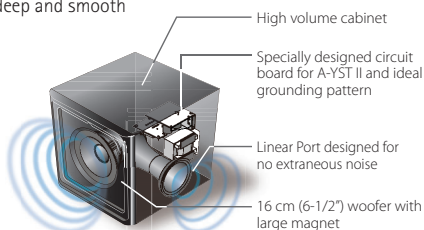

Wireless Active Subwoofer with A-YST II Reproduces Deep Bass with Clarity and Power

This 16cm subwoofer features a large magnet and a front-firing configuration. Its high sound quality design takes advantage of Yamaha's proprietary Advanced YST II and a Linear Port to produce deep and smooth bass. The circuit board has an ideal grounding pattern that ensures stable current supply for prodigious bass output. This subwoofer is capable of delivering powerful movie effect sounds and rich, deep bass.