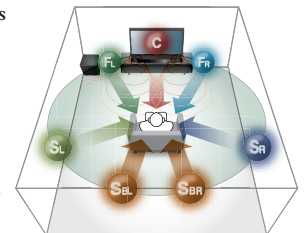

Soundbar Produces Expansive and Clear Surround Sound

The soundbar houses a digital amp and two 5.5cm cone speakers with large magnets to ensure high sound clarity. Its superb structural design allows high capacity cabinet volume for very powerful and clear sound, even though the body is very slim.

Wireless Active Subwoofer with A-YST II Reproduces Deep Bass with Clarity and Power

This 16cm subwoofer features a large magnet and a front-firing configuration. Its high sound quality design takes advantage of Yamaha's proprietary Advanced YST II and a Linear Port to produce deep and smooth bass. The circuit board has an ideal grounding pattern that ensures stable current supply for prodigious bass output. This subwoofer is capable of delivering powerful movie effect sounds and rich, deep bass.

Surround Realism

AIR SURROUND XTREME Provides Powerful Surround Sound.

Yamaha's exclusive AIR SURROUND XTREME reproduces 7.1-channel surround sound with high quality, excellent imaging and rich presence, far superior to that of any other soundbar. You'll experience an extremely realistic and impressive sound field, with clear dialogue in the front and dynamic sound action at the back.