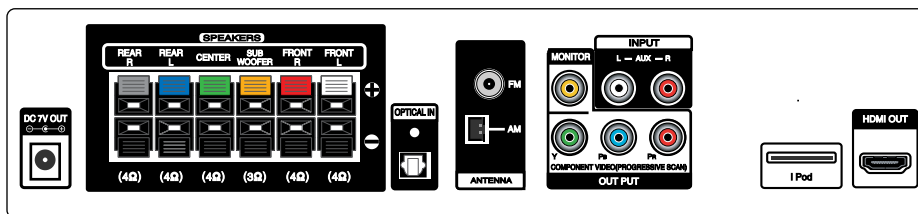

REAR AUDIO/VIDEO INPUTS/OUTPUTS