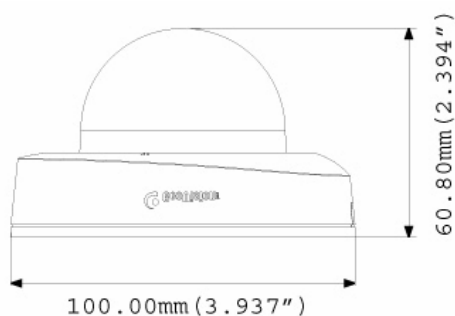

### Models

Model	Iris	Focal Length (mm)	Maximum Aperture	Image Format
GV-EFD1100-0F (Coming)	Fixed	2.8	F/1.8	1/2.7"
GV-EFD1100-2F	Fixed	3.8	F/1.8	1/2.7"

## Dimensions

## Lens

Megapixel	Yes	
Day/Night	Yes (with removable IR-cut filter)	
Focal Length	2.8 mm	3.8 mm
Lens Type	Fixed	
Maximum Aperture	F/1.8	
Mount	M12, Pitch 0.5 mm	
Horizontal FOV	93°	64°
Image Format	1/2.7"	
Operation	Focus	Fixed
	Zoom	Fixed
	Iris	Fixed
IR LED Quantity	12 IR LEDs	
Max. IR Distance	15 m (50 ft)	

## Video Resolution

Main Stream	4:3	1280 x 960, 640 x 480, 320 x 240
	16:9	1280 x 720, 640 x 360, 448 x 252
	5:4	1280 x 1024, 640 x 512, 320 x 256
Sub Stream	4:3	640 x 480, 320 x 240
	16:9	640 x 360, 448 x 252
	5:4	640 x 512, 320 x 256