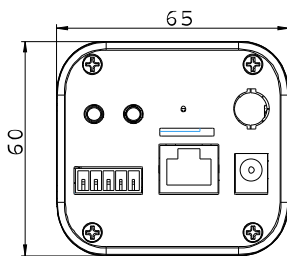

SPECIFICATIONS

Models	GV-BX110D (Fixed lens)	GV-BX110D (Varifocal lens)
Camera		
Image Sensor	1/3" progressive scan CMOS	
Picture Elements	1280 (H) x 1024 (V)	
Minimum Illumination	Color	1 Lux (1/60 sec), 0.1 Lux (1/5 sec), (F/1.4, AGC-On, slow shutter-Off)
	B/W	0.1 Lux (1/60 sec), 0.05 Lux (1/5 sec), (F/1.4, AGC-On, slow shutter-Off)
	IR ON	0 Lux (1/60 sec), (F/1.4, AGC-On, slow shutter-Off)
Shutter Speed	1/5 ~ 1/4000 sec, Automatic (Balanced, Speed Priority, Quality Priority)	
White Balance	Automatic, Manual (2800K ~ 8500K)	
Lens		
Megapixel	Yes	
Day/Night support (with removable infrared-cut filter)	Yes	
Iris	Fixed Iris	DC Drive
Focal Length	f = 4.0 mm ± 5%	f = 4 ~ 9 mm
Max Aperture	F / 1.5 ± 5%	F / 1.4
Mount	CS Mount