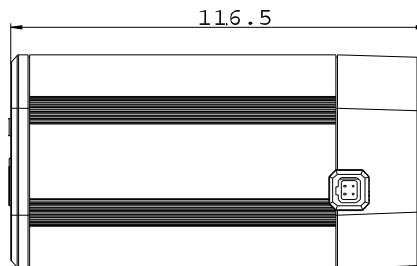

SPECIFICATIONS

Models	GV-BX110D (Fixed lens)	GV-BX110D (Varifocal lens)
Camera		
Image Sensor	1/3" progressive scan CMOS	
Picture Elements	1280 (H) x 1024 (V)	
Minimum Illumination	Color	1 Lux (1/60 sec), 0.1 Lux (1/5 sec), (F/1.4, AGC-On, slow shutter-Off)
	B/W	0.1 Lux (1/60 sec), 0.05 Lux (1/5 sec), (F/1.4, AGC-On, slow shutter-Off)
	IR ON	0 Lux (1/60 sec), (F/1.4, AGC-On, slow shutter-Off)
Shutter Speed	1/5 ~ 1/4000 sec, Automatic (Balanced, Speed Priority, Quality Priority)	
White Balance	Automatic, Manual (2800K ~ 8500K)	
Lens		
Megapixel	Yes	
Day/Night support (with removable infrared-cut filter)	Yes	
Iris	Fixed Iris	DC Drive
Focal Length	f = 4.0 mm ± 5%	f = 4 ~ 9 mm
Max Aperture	F / 1.5 ± 5%	F / 1.4
Mount	CS Mount