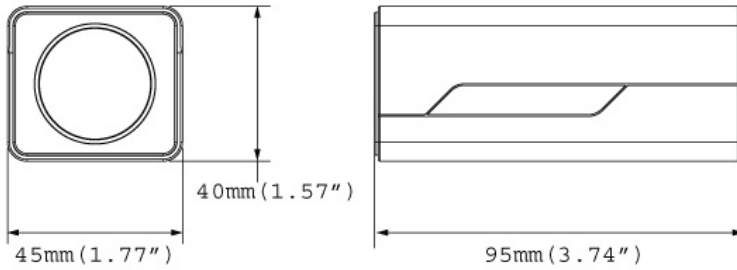

Camera Shift

Overview

Panel

Dimensions

Specifications

Camera	GV-UBX1301-0F	GV-UBX1301-1F	GV-UBX1301-2F
Image Sensor	1/2.5" progressive scan CMOS "		
Picture Elements	1280 (H) x 1024 (V)		
Minimum Illumination	Color	0.15 Lux at F/1.6	
	B/W	0 Lux at F/1.6	
	IR ON		
Shutter Speed	Automatic, Manual (1/5 ~ 1/8000 sec)		
White Balance	Automatic, Manual (2800K ~ 8500K)		
Gain Control	Automatic		
S/N Ratio	50 dB		
BLC	Yes		
Lens			
Megapixel	Yes		
Focal Length	3 mm	4 mm	8 mm
Day/Night	Yes (with removable IR-cut filter)		
Lens Type	Fixed		
Maximum Aperture	F/1.6		
Mount	M12, Pitch 0.5 mm		
Image Format	1/3"		
Operation	Focus	Fixed	
	Zoom	Fixed	
	Iris		
IR LED Quantity	4 IR LEDs		
Max. IR Distance	10 m (32.81 ft.)		
Operation			
Video Compression	H.264, MJPEG		
Video Stream	Dual streams from H.264 and MJPEG		
Frame Rate	30 fps at 1280 x 1024		
	*The frame rate and the performance may vary depending on the number of connections and data bitrates (different scenes).		
Image Setting	Brightness, Contrast, Saturation, Sharpness, Gamma, White Balance, Flicker-less, Image Orientation, Shutter Speed, D/N Sensitivity, Backlight Compensation, WDR, Defog		
Audio Compression	G.711, AAC (24 kHz / 16 bit) *AAC (24 kHz / 16 bit) is only supported by GV-System V8.5.6 or later		
Two-way Audio	Yes		
Video Resolution			
Main Stream	4 : 3	1280 x 960, 640 x 480, 320 x 240	
	16 : 9	1280 x 720, 640 x 360, 448 x 252	
	5 : 4	1280 x 1024, 640 x 512, 320 x 256	
Sub Stream	4 : 3	640 x 480, 320 x 240	
	16 : 9	640 x 360, 448 x 252	
	5 : 4	640 x 512, 320 x 256	
Network			
Interface	10/100 Ethernet		
Protocol	HTTP, HTTPS, TCP, UDP, SMTP, FTP, DHCP, NTP, UPnP, DynDNS, 3GPP/ISMA, RTSP, PSIA, SNMP, QoS (DSCP), ONVIF		

Note: Specifications are subject to change without prior notice.

Accessories

Name	Details
	Weight: 130 g (0.29 lb) Dimensions (H x W x D): 43 x 69 x 40 mm (1.69 x 2.72 x 1.57")
GV-PA191 PoE Adapter	
Power Adapter	Power adapters are available in 4 regions: U.S.A., Australia, U.K and Europe.