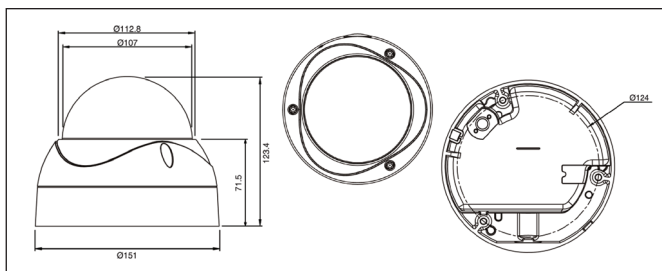

EHH5241

HDcctv 1080p Outdoor IR Vandal Dome

Features

- HDcctv Megapixel real time 1920x1080 or 1280x720 HD video over coax for superlative image detail
- HDcctv Alliance Base Line Compliance
- True day/night operation with automatic ICR module
- Includes DNR to improve picture clarity while enabling DVRs to improve disk storage utilization
- 3-9mm AI VF megapixel lens captures the desired field of view
- Easy to use OSD setup menu
- The flexible angle viewing of its 3-Axis design allows wall or ceiling mounting
- Vandal Resistant construction able to withstand intentional damage
- IP66 weather resistant rating means that it will withstand the elements in outdoor conditions
- IR distance up to 100 feet
- Surface Mount; optional wall arm mount bracket available
- Supports video outputs of 1080i60/50; 1080p30/25; 720p60/50/30/25 (field select)
- S/D Analog Test TV Out for setup, aim and focus using a standard hand held test monitor
- Dual power source 12VDC/24VAC
- BLC & Electronic WDR functions handle bright and unbalanced lighting conditions

Dimensions: mm/in

Ordering Info

EHH5241: 720/1080 Megapixel over coax IR Vandal Dome

1920 x 1080

Megapixel

2.1

Megapixel

True D/N