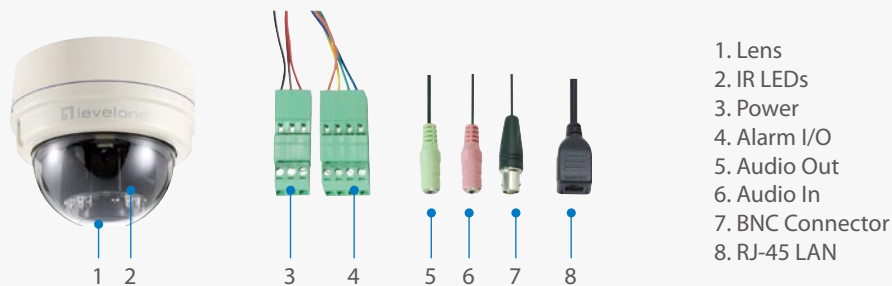

Day/Night H.264 2-Megapixel PoE IP Dome Camera

FCS-3081

H/W Version: 1

Product Overview

LevelOne's FCS-3081 is a H.264 IR30M IP Dome Camera which is designed with vandal-proof and IP66 weatherproof case. The vandal-proof design with die-cast aluminum body prevents the intentional destruction. Water-resistant construction with weather-proof housing. It offers a perfect solution for securing school and university campuses, railway stations, parking lots and other facilities.

Build-in IR LED and ICR for Day/Night environment

The FCS-3081 features 23 IR illuminators built around the lens and therefore brings the clearest vision at night with up to 30 meters of distance. With the built-in ICR, the FCS-3081 can provide good video quality in both day and night.

2-Megapixel with H.264&MJPEG compression

Through the high performance 2-Megapixel CMOS sensor, it delivers high quality image at maximum 1920x1080 resolutions. Equipped with 3.3mm to 12mm Vari-focal lens and a 3-axis mechanism for flexible installation. Up to 20 users can access to the FCS-3081 at any point at the same time. The FCS-3081 also supports 2-Way audio. The administrator can speak to anyone at remote FCS-3081 installed site with an external speaker (remote) and microphone (local) connected.

Bundled LevelOne IP CamSecure up to 64channels

The FCS-3081 comes bundled with the LevelOne IP CamSecure Surveillance Software. It allows users to monitor the cameras up to 64 channels simultaneously.

Key Features