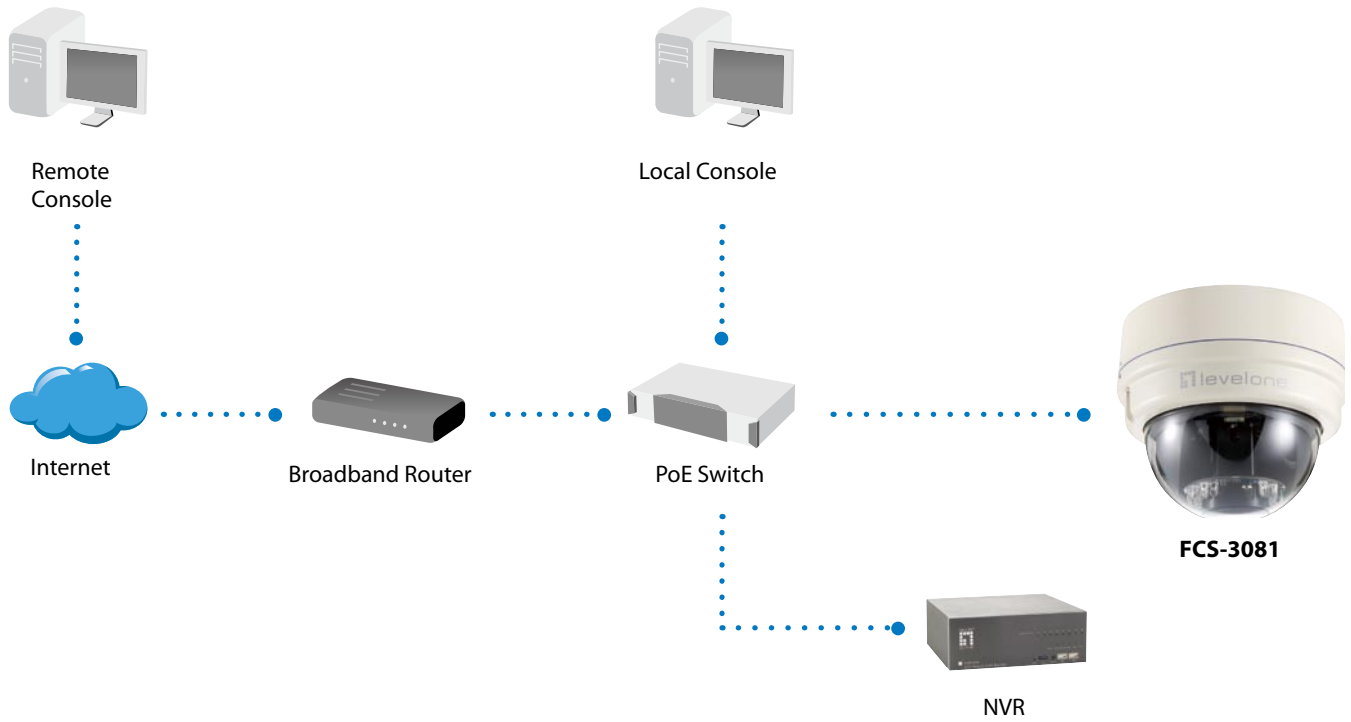

Day/Night H.264 2-Megapixel PoE IP Dome Camera

FCS-3081

H/W Version: 1

Product Overview

LevelOne's FCS-3081 is a H.264 IR30M IP Dome Camera which is designed with vandal-proof and IP66 weatherproof case. The vandal-proof design with die-cast aluminum body prevents the intentional destruction. Water-resistant construction with weather-proof housing. It offers a perfect solution for securing school and university campuses, railway stations, parking lots and other facilities.

Housing

Vandal-proof: Metal base and polycarbonate transparent cover

Weather-proof IP66-rated housing

Bundle Software

Bundled with 64-Channel LevelOne IP CamSecure surveillance management software

Viewing System Requirements

6.5 or above

Product Diagram

Order Information

Package Content

FCS-3081: Day/Night H.264 2-Megapixel PoE IP Dome Camera

FCS-3081

Power Adapter

RJ-45 Ethernet LAN Cable