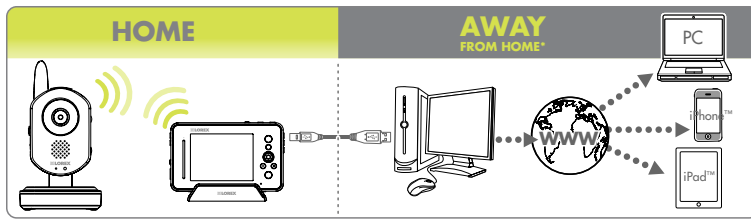

▶ VIEW DAY OR NIGHT

Keep an eye on baby all night long with crystal clear automatic night vision. Check on little ones without the risk of waking them up.

▶ MULTIPLE VIEWING OPTIONS

Viewing modes include Single Channel, Scan (switch between single channels automatically), and Quad Split-Screen.

▶ PRIVATE AND SECURE

Digital signal with FHSS technology ensures a private and secure transmission between the camera and handheld monitor.

▶ MONITOR DOCKING CRADLE

No more plugging and unplugging of power cables so you can quickly get going. Simply slide the monitor into the docking cradle and remove it when it's fully charged.

▶ AUDIO INDICATOR LIGHTS

Audio indicator lights on the monitor indicate the level of noise being picked up by the camera. This extra pair of ears helps you be aware of what your baby is up to when you are in a noisy room.