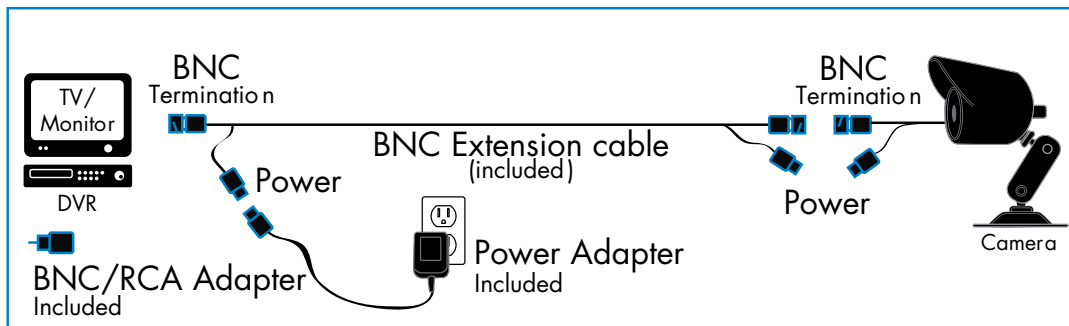

INSTALLATION DIAGRAM

VANTAGE

CVC6941

www.lorexttechnology.com

Lorex Technology Inc.

250 Royal Crest Court, Markham,
Ontario L3R 3S1
Canada.

3700 Koppers Street
Baltimore, Maryland 21227,
USA.

©2011 Lorex Technology Inc.
As our product is subject to continuous improvement, Lorex Technology & subsidiaries reserve the right to modify product design, specifications & prices without notice and without incurring any obligation. E&OE.

1-26-052011