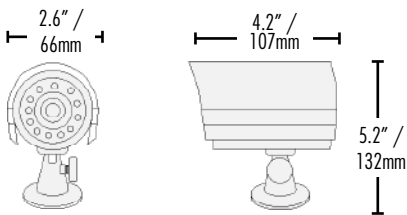

LOREX[®] SECURITY CAMERA

VIEW YOUR WORLD™

PRODUCT INFORMATION

CVC6941:	7-78597-69410-9
Package Weight:	1.14kg / 2.5lbs
Package Dimensions: (W x D x H)	299mm/11.8" (w) x 83mm/3.3" (d) x 197mm/7.8 (h)
Package Cube:	0.17 Cbf / 0.005 Cbm
Contents:	1 x Camera with stand, 1 x BNC Female/RCA Male Adapter, 1 x 60ft BNC/Power Extension Cable, 1 x 12V DC Power Adapter

DIMENSIONS

SPECIFICATIONS

Image Sensor:	1/4" Color Image Sensor
Video Format:	NTSC
Effective Pixels:	H: 640, V: 480
Resolution:	420 TV Lines
Scan System:	2:1 Interlace
Sync System:	Internal
S/N Ratio:	More than 40dB
Iris:	AES
AES Shutter Speed:	1/30~1/62,500 Sec
Mini Illumination:	0.6 Lux without IR LED, 0 Lux with IR LED
Video Output:	Composite 1.0Vpp @ 75 ohm
Lens/ Lens Mount:	3.6m F2.0/Board Type
FOV (Diagonal):	64°
Termination:	BNC Type
IR LED/ Night Vision Range:	18 pieces / 850 nm / 60ft
Power Requirement:	12V DC
Power Consumption:	170 mA or 2W max
Operating Temp Range:	-10° ~ 50° C (14°F ~ 122°F)
Environmental Rating:	IP 66