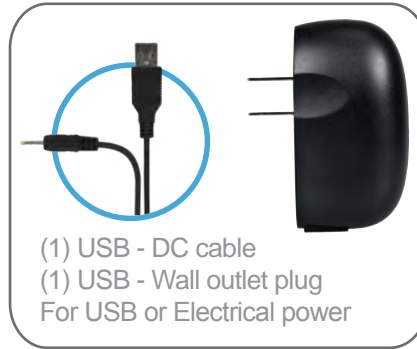

Dual Charge Station

with 2 Rechargeable Batteries for Wii Remote™

Wi-DDCB

(1) USB - DC cable
(1) USB - Wall outlet plug
For USB or Electrical power

Charges Remotes with
Wii MotionPlus connected

Can charge with...
just the
Wii Remotes
connected

both the
Wii MotionPlus
adapters connected

one Wii
MotionPlus
adapter connected

Recharge two Wii Remotes simultaneously with the Dual Charger Station from CTA Digital. This charge station contains a two-space cradle that allows you to charge and rest two remotes, with or without Wii MotionPlus adapters connected, in an upright position. Also included are two sets of rechargeable 1800 mAh batteries, which are enclosed in a mold that you can attach to the back of your Wii Remote™. The Dual Charger Station is powered by a USB cable that attaches from the AC adaptor connection (located on the back of the device) to a USB port on the Wii Console or on a computer.

Features:

- Charges one or two Wii Remotes
- LED charge indicator light
- Wii MotionPlus compatible

Pack includes:

- Two 1800 mAh Rechargeable Batteries
- One base Station to recharge one or two Wii Remotes
- 30 inch USB-DC cable included
- USB-DC wall outlet plug

Specification:

- Capacity: 1800 mAh
- Game play after charge: approximately 13-20 hours
- Charging time: 7 hours

Wii Remotes and Wii Motion Plus not included

	Quantity	Width	Height	Depth	Weight	UPC Barcode
Packaging	1	6.25	9.25	2.5	12 oz	6 56777 01026 3
Master	10	22.25	19.25	14.5	8 lbs	10656777010260