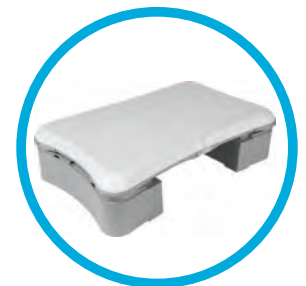

# Aerobic Step

Wi-STE

for **WiiFit™**  
Balance Board

Give your Wii fit aerobic workout an extra boost with the 3" Aerobic Step Platform for Wii Fit. This 3" Aerobic Step Platform is a stand you would place under your Wii Fit balance board, elevating it to a full 4 inch height, a typical height for actual step aerobics. With the 3" Aerobic Step Platform you'll be performing step aerobics exercises on the Wii just like you would at any expensive gym, minus the pricy membership rates!

*Wii Fit Balance Board not included*

**Features:**

- Support up to 350 lbs
- Attaches to the bottom of the balance board
- Rubber pegs under platform, securing grip on many surfaces
- 3 inches in height, raises the board to a 4 inch height