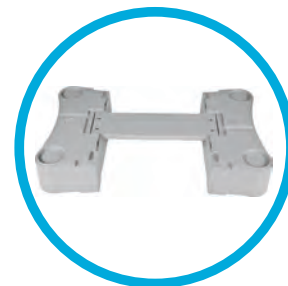

# Aerobic Step

Wi-STE

for **WiiFit™**  
Balance Board

Give your Wii fit aerobic workout an extra boost with the 3" Aerobic Step Platform for Wii Fit. This 3" Aerobic Step Platform is a stand you would place under your Wii Fit balance board, elevating it to a full 4 inch height, a typical height for actual step aerobics. With the 3" Aerobic Step Platform you'll be performing step aerobics exercises on the Wii just like you would at any expensive gym, minus the pricy membership rates!

*Wii Fit Balance Board not included*

**Features:**

- Support up to 350 lbs
- Attaches to the bottom of the balance board
- Rubber pegs under platform, securing grip on many surfaces
- 3 inches in height, raises the board to a 4 inch height