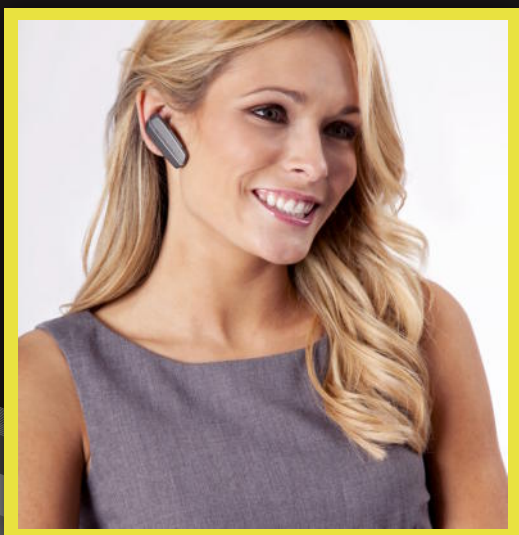

Samsung Isolät™ Noise
Canceling Technology

SAMSUNG TELECOMMUNICATIONS AMERICA

1301 E. Lookout Drive | Richardson, TX 75082 | 1.800.SAMSUNG

www.samsung.com/accessories