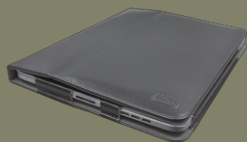

Also available in:

Gray

White