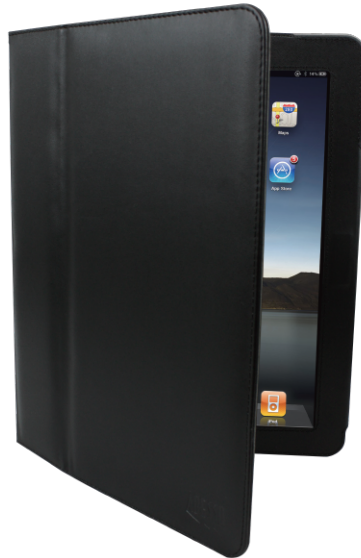

Designer Case for iPad

www.adesso.com

With the Adesso Designer Case you can stop worrying about scratches and damage to your iPad. The advanced auto-securing magnetic flap design provides extra security and is easy to use. Simply close the front flap of your case and you are ready to go! Our case also offers multiple viewing angles for either managing your emails, viewing photos and slideshows or watching movies. The contemporary case design is perfect for all occasions and available in various colors.

Multiple Viewing Angles

The case offers multiple view angles so you can easily answer emails, browse the Internet and watch videos.

Auto-Securing Magnetic Flap

This case features an auto-securing magnetic flap for the best combination of security and ease of use.

Stylish Faux Leather Case

The faux leather case has contemporary styling that protects and looks good while on the go.

Product Views:

Upside Angle

Downside Angle

Closed Case

Specifications:

Case dimensions	7.50 x 9.75 x 0.75"	(193 x 248 x 18mm)
Weight	0.8 lbs	(20g)
Color Options	Black, Gray & White	
Material	Faux leather	