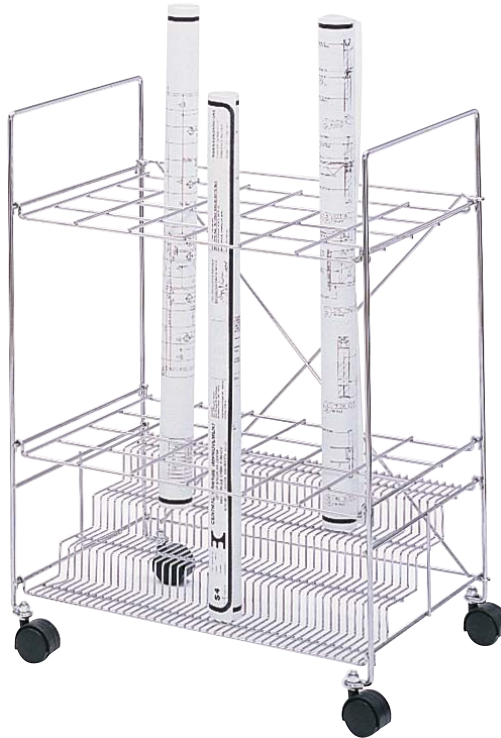

Chrome Wire Roll File

The functional, sturdy, and sleek design of the Wire Roll File will keep you off your feet, but on your toes. Your Wire File rolls easily to point of use on four swivel casters. With a grandstand design you can easily identify and remove your project. Assembly is simple, just unfold your unit and drop in the base and grids.

Model	Tube Size	Number of Compartments	W x D x H	Ship Weight	Price Each
3089	3 1/4"	24	22 1/2 x 14 1/4 x 32 1/4"	19 lbs.	\$225.00

Discount Code B