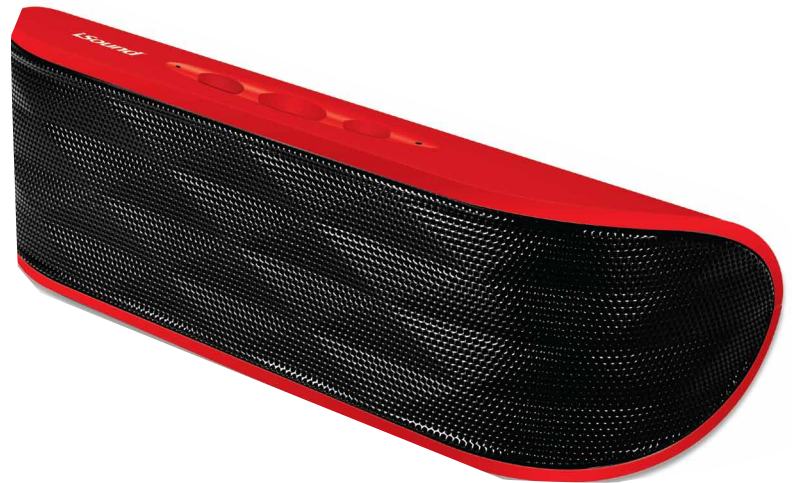

Audio devices not included. External speaker systems require an AUX input to work with the Crescent Speaker