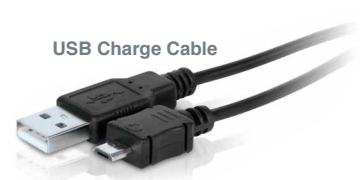

Audio devices not included. External speaker systems require an AUX input to work with the Crescent Speaker