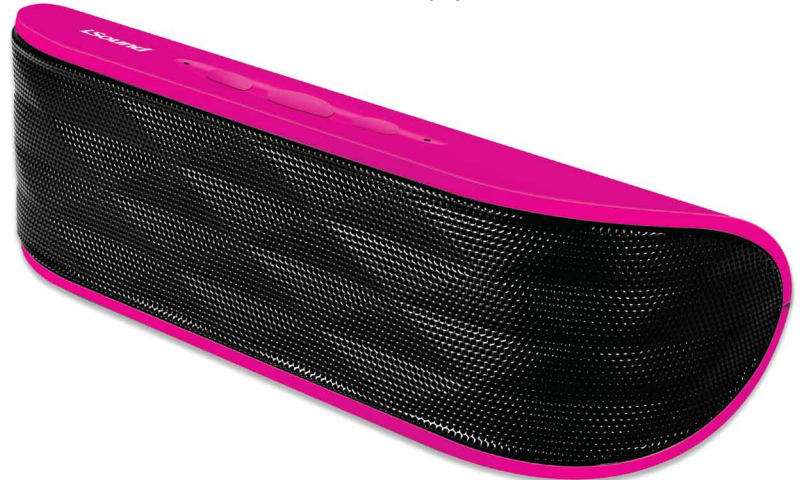

CRESCENT SPEAKER

Rechargeable Portable Bluetooth® Speaker & Speakerphone

ITEM No. - ISOUND-5328

UPC - 8 45620 05328 5

COLOR - Pink

PRODUCT FEATURES

- Turn Any Speaker into a Bluetooth Speaker
 Connect any non Bluetooth speaker or speaker system with AUX input, to the Crescent Speaker AUX out to make your speakers Bluetooth
- Connect wirelessly via Bluetooth or wired via 3.5mm audio cable
- Transmission range up to 33 feet
- Play/pause, volume and phone controls

PRODUCT SPECIFICATIONS

- Bluetooth version 2.0 + EDI stereo receiver module
- Battery: 600 mAh Lithium-ion
- Capacity: 600mA
- Play time: under 50% volume can work for up to 4 hours
- Charge time: around 2-3 hours

INCLUDES

- Crescent Speaker
- USB charging cable
- 3.5mm audio cable

PACKAGING | COMPLETE FRENCH: **Yes** | SPANISH: **Yes**
USER GUIDE | COMPLETE FRENCH: **Yes** | SPANISH: **Yes**

SHIPPING INFORMATION

	QUANTITY	WIDTH (in.)	HEIGHT (in.)	DEPTH (in.)	CUBE (ft³)	WEIGHT (lbs.)	UPC NUMBER
MASTER	16	17.5	6.25	23	1.46	15.7	8 45620 05328 5
INNER	4	8.5	5.5	11	.3	3.55	8 45620 05328 5
SINGLE	1	7.5	4.5	2.5	.05	.8	8 45620 05328 5