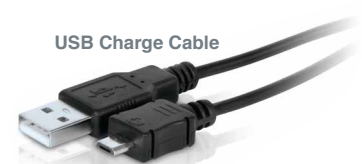

CRESCENT SPEAKER

Rechargeable Portable Bluetooth® Speaker & Speakerphone

ITEM No. - ISOUND-5328

UPC - 8 45620 05328 5

COLOR - Pink

PRODUCT FEATURES

- Turn Any Speaker into a Bluetooth Speaker
 Connect any non Bluetooth speaker or speaker system with AUX input, to the Crescent Speaker AUX out to make your speakers Bluetooth
- Connect wirelessly via Bluetooth or wired via 3.5mm audio cable
- Transmission range up to 33 feet
- Play/pause, volume and phone controls

PRODUCT SPECIFICATIONS

- Bluetooth version 2.0 + EDI stereo receiver module
- Battery: 600 mAh Lithium-ion
- Capacity: 600mA
- Play time: under 50% volume can work for up to 4 hours
- Charge time: around 2-3 hours

INCLUDES

- Crescent Speaker
- USB charging cable
- 3.5mm audio cable

PACKAGING | COMPLETE FRENCH: **Yes** | SPANISH: **Yes**
USER GUIDE | COMPLETE FRENCH: **Yes** | SPANISH: **Yes**

SHIPPING INFORMATION

	QUANTITY	WIDTH (in.)	HEIGHT (in.)	DEPTH (in.)	CUBE (ft³)	WEIGHT (lbs.)	UPC NUMBER
MASTER	16	17.5	6.25	23	1.46	15.7	8 45620 05328 5
INNER	4	8.5	5.5	11	.3	3.55	8 45620 05328 5
SINGLE	1	7.5	4.5	2.5	.05	.8	8 45620 05328 5