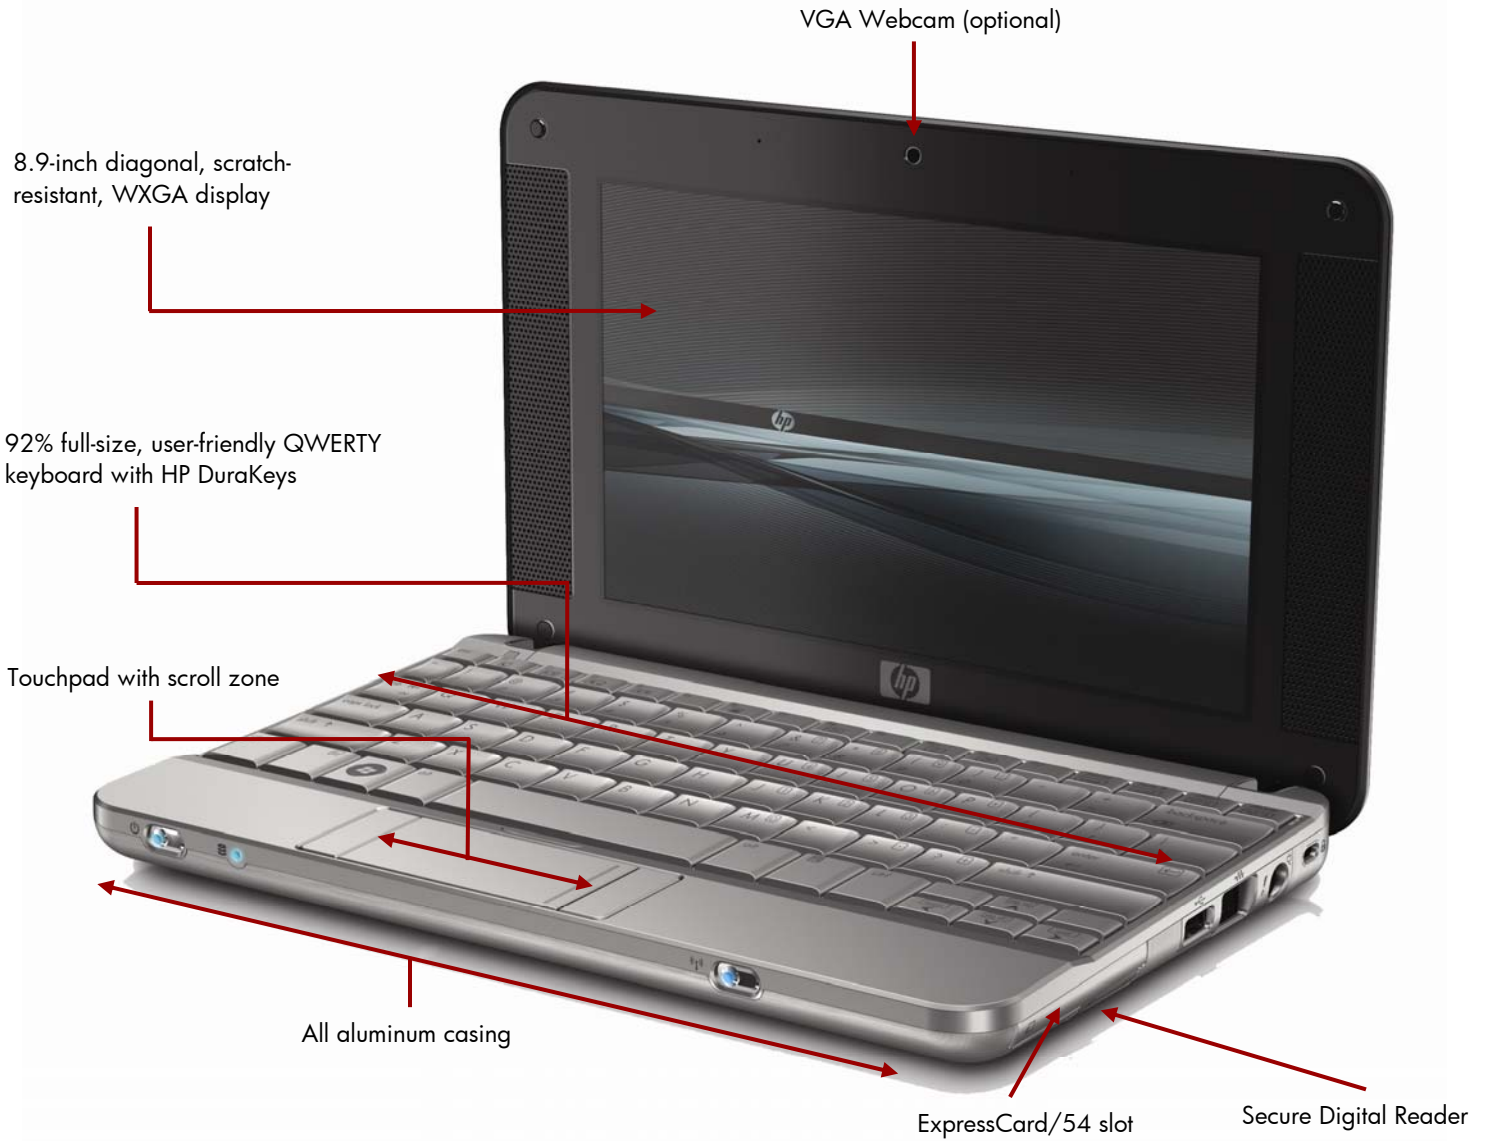

HP 2133 Mini-NOTE PC

HP recommends Windows Vista® Business