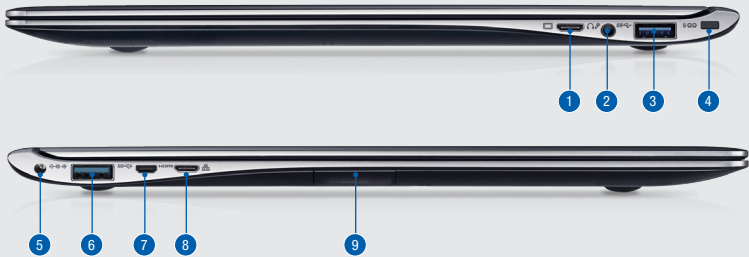

INCLUDED SOFTWARE   CONNECTIVITY

Samsung SideSync
Connect your Android-based Samsung smartphone and use your mouse and keyboard to work on both simultaneously via Wi-Fi or USB.

S Player+
Media player for movie and music formats not supported by Windows 8.

Samsung Smart Advisor
Access fast customer support solutions and run one-click checkup on your PC's health.

Samsung HomeSync Lite
Store, share and access PC content across Samsung devices in your home network.

Samsung Support Center
Keep your laptop running smoothly with the latest drivers.

Samsung Recovery Solution
Back up your laptop easily for that just-in-case moment.

S Apps
Enjoy a multitude of apps, from travel to games, all designed for use on your Samsung smart device.

AllShare™ Play Technology
Access, manage and share content on any smart device. (Download software through SW Update.)

1. Mini VGA (optional dongle sold separately)
2. Audio In/Out
3. USB 3.0
4. Kensington Slim Lock Slot
5. AC Power
6. USB 3.0 (Chargeable)
7. Micro HDMI
8. RJ45 MDC
9. 3-in-1 Multi Card Slot

For complete product information and accessories, visit www.samsung.com/ativ

Product Support: 1-800-SAMSUNG