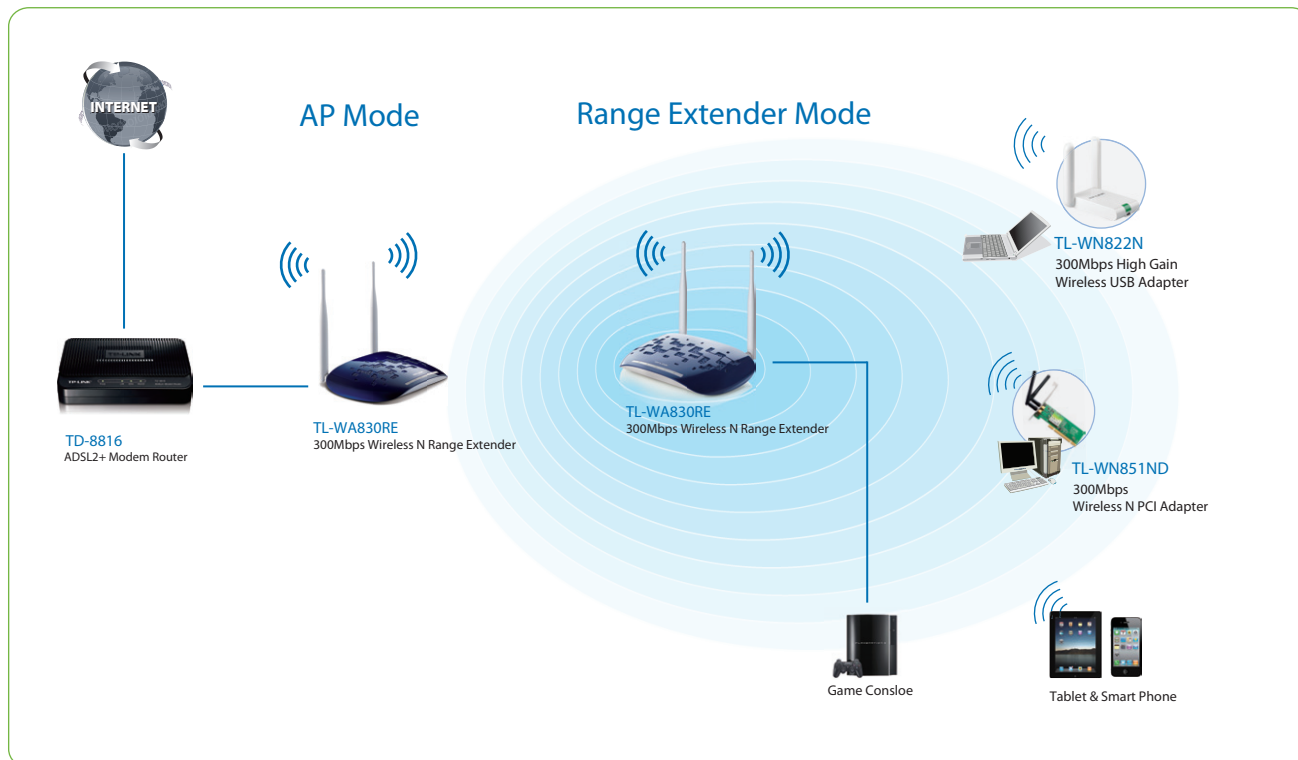

Diagram:

Package:

- 300Mbps Wireless N Range Extender
  TL-WA830RE
- 2 Detachable Omni directional antennas
- RJ-45 Ethernet Cable
- Power supply unit
- Resource CD
- Quick Installation Guide

Related Product:

- 300Mbps Wireless N VoIP ADSL2+ Modem Router
  TD-VG3631
- 300Mbps Wireless N PCI Adapter
  TL-WN851ND
- 300Mbps High Gain Wireless USB Adapter
  TL-WN822N