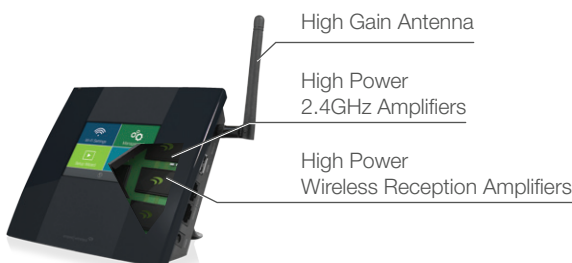

AIRPLAY®, AIRPRINT™, & HOME SHARING
Compatible with all Apple networking features

ADVANCED WI-FI SECURITY
WPS One-Touch Setup, WPA, WPA2

DIGITAL CLOCK MODE
Make the Range Extender screen a digital clock while in sleep mode

CONNECT DEVICES WITH WIRED PORTS
Directly connect devices like smart TVs and game consoles

HOW IT WORKS

The TAP-EX receives the signal from your existing Wi-Fi router, then amplifies and retransmits the signal in a new location, extending your range for whole-home coverage.

Extend Wi-Fi Coverage up to **10,000 sq ft***

HIGH POWER TECHNOLOGY

High Power Amplifiers and High Gain Antennas boost the Wi-Fi signal for optimal range.

WIRED DEVICES

USB File Sharing
Share files locally from any USB storage device.

Smart TVs & Gaming Consoles
Connect 2 wired devices to your network

PRODUCT COMPARISON

	AMPED WIRELESS	Standard Wi-Fi Range Extenders
Amplifiers	Up to 800 mW	Up to 50 mW
Antennas	High Gain External	Internal
U.S. Support	In-House Elite Support	No
Setup	Touch Screen	Web Setup
Coverage	Up to 10,000 sq ft	Up to 1,500 sq ft
Compatibility	Universal	No