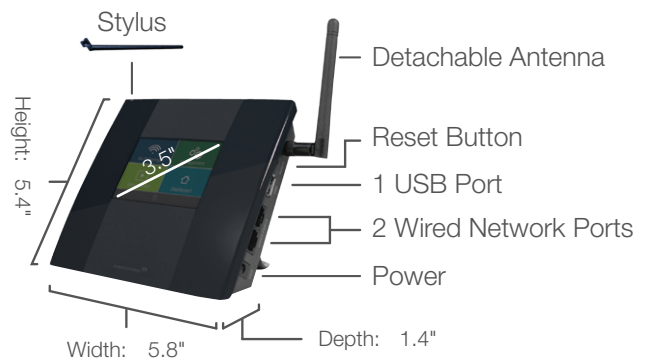

PRODUCT OVERVIEW

AirPlay, AirPrint, Home Sharing are either registered trademarks or trademarks of Apple Inc. Wi-Fi, Wi-Fi Protected Setup, and WPA2 are either registered trademarks or trademarks of the Wi-Fi Alliance.

Designed by Amped Wireless in the USA

Amped Wireless
13089 Peyton Dr. #C307
Chino Hills, CA 91709
www.ampedwireless.com
1(888) 573-8830

2.4GHz

WORKS WITH 802.11 b/g N