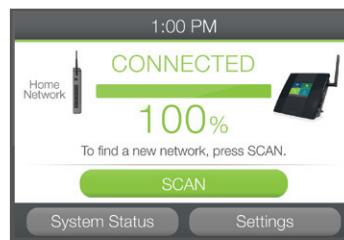

Connect your Wi-Fi devices to the Extender and enjoy your new, extended Wi-Fi network.