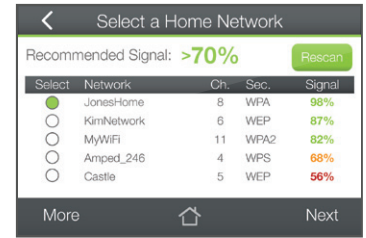

Scan for and select the Wi-Fi network that you wish to extend.