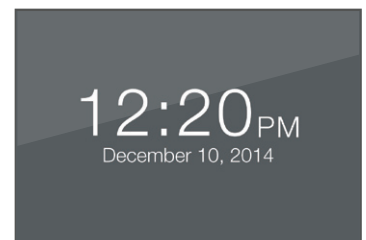

The touch screen menu also provides access to additional features such as a digital clock display.