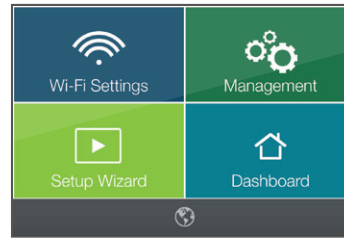

PRODUCT COMPARISON

	AMPED WIRELESS	Standard Wi-Fi Range Extenders
Amplifiers	Up to 800 mW	Up to 50 mW
Antennas	High Gain External	Internal
U.S. Support	In-House Elite Support	No
Setup	Touch Screen	Web Setup
Coverage	Up to 10,000 sq ft	Up to 1,500 sq ft
Compatibility	Universal	No

TECHNICAL SPECIFICATIONS

- Wireless Standard: 802.11b/g/n
- Frequency Band: 2.4GHz
- Wireless Speed: 300Mbps (Rx), 300Mbps (Tx)
- Amplifiers: 2 x 2.4GHz Amplifiers (Up to 800mW)
  2 x Low Noise Amplifiers
- Wireless Security: WEP, WPA, WPA2
- Wireless Access Scheduling: Specific day & time
- Wireless Coverage Control: 15% - 100% Output Power
- Antennas: 1 x Detachable High Gain Antenna
  1 x Internal High Gain Antenna
- Ports: 2 x RJ-45 10/100 (LAN)
  1 x USB 2.0 Port
- Screen: 3.5" Touch Screen Display
- Dimensions/Weight: 1.4" d x 5.8" w x 5.4" h / 0.47 lbs

SETUP REQUIREMENTS

- Wireless 2.4GHz 802.11b/g/n Network

PACKAGE CONTENTS

- High Power Touch Screen Wi-Fi Range Extender
- Stylus
- Detachable High Gain Antenna
- Power Adapter (100-240v)
- Setup Guide
- CD: User's Guide & Installation Video
- Product Stand

EASY TOUCH SCREEN SETUP

The easy touch screen setup makes configuring the Extender a breeze. Anyone can do it!