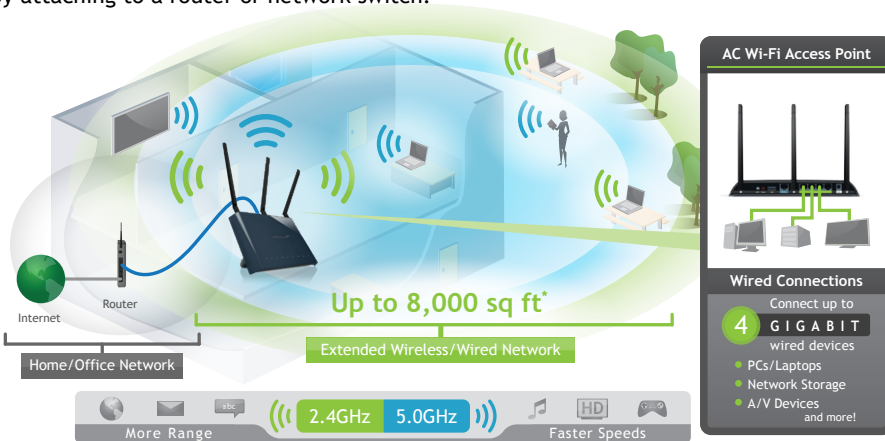

HIGH POWER 700mW DUAL BAND AC WI-FI ACCESS POINT

APA20

The Amped Wireless High Power 700mW Dual Band AC Wi-Fi Access Point adds long range, Wi-Fi access for existing wired networks or networks with older wireless technology. The APA20 is equipped with a total of ten amplifiers, two 2.4GHz amplifiers, four 5.0GHz amplifiers, four low noise amplifiers, and three high gain antennas to provide extreme range, gigabit Wi-Fi coverage. Powered by 802.11ac Wi-Fi technology the APA20 provides gigabit Wi-Fi speeds (AC1200: three times faster than 802.11n) with enough bandwidth to deliver multiple HD streams simultaneously to all of your Wi-Fi devices for next generation Wi-Fi access throughout your entire home, backyard or office. True Plug and Play set up, makes setup as simple as connecting the Access Point to your router's network port. No software or additional setup needed.

* USB Storage device not included.

HOW IT WORKS

The APA20 Access Point adds ultra-fast, long range Wi-Fi access to any existing network by attaching to a router or network switch.

AMPED TECHNOLOGY

2-Stage Amplifiers boost a single Wi-Fi signal twice using two amplifiers for maximum performance.