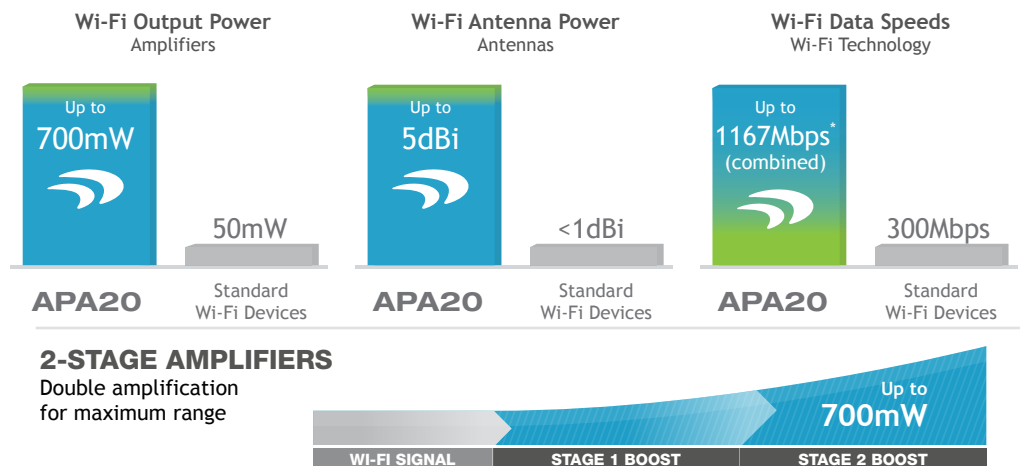

HIGH POWER 700mW DUAL BAND AC WI-FI ACCESS POINT

APA20

The Amped Wireless High Power 700mW Dual Band AC Wi-Fi Access Point adds long range, Wi-Fi access for existing wired networks or networks with older wireless technology. The APA20 is equipped with a total of ten amplifiers, two 2.4GHz amplifiers, four 5.0GHz amplifiers, four low noise amplifiers, and three high gain antennas to provide extreme range, gigabit Wi-Fi coverage. Powered by 802.11ac Wi-Fi technology the APA20 provides gigabit Wi-Fi speeds (AC1200: three times faster than 802.11n) with enough bandwidth to deliver multiple HD streams simultaneously to all of your Wi-Fi devices for next generation Wi-Fi access throughout your entire home, backyard or office. True Plug and Play set up, makes setup as simple as connecting the Access Point to your router's network port. No software or additional setup needed.

* USB Storage device not included.

HOW IT WORKS

The APA20 Access Point adds ultra-fast, long range Wi-Fi access to any existing network by attaching to a router or network switch.

AMPED TECHNOLOGY

2-Stage Amplifiers boost a single Wi-Fi signal twice using two amplifiers for maximum performance.