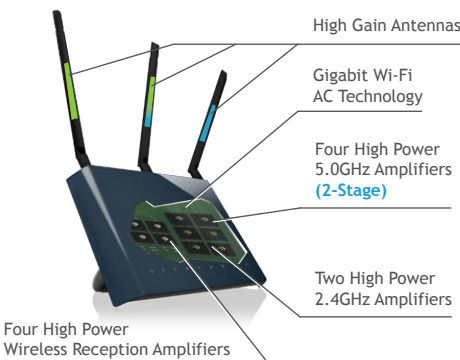

2-Stage Amplifiers boost a single Wi-Fi signal twice using two amplifiers for maximum performance.