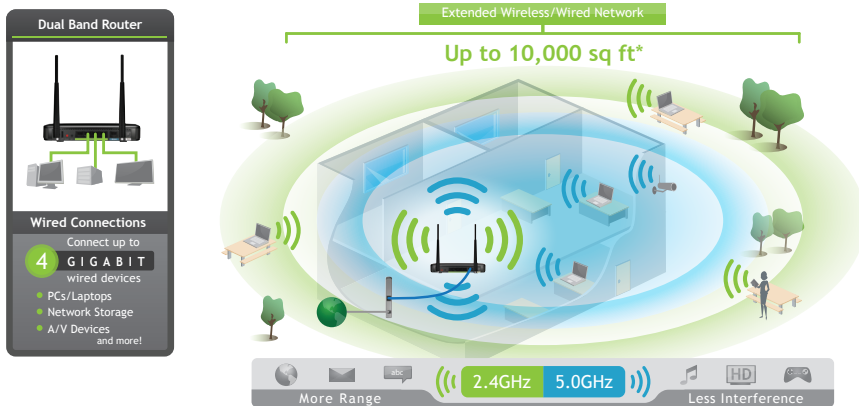

# High Power Wireless-N 600mW Gigabit Dual Band Router

R20000G

The Amped Wireless High Power Wireless-N 600mW Gigabit Dual Band Router provides long range, high performance wireless Internet access over extreme distances. The R20000G is equipped with advanced dual band 600mW wireless amplifiers and 5dBi detachable high gain antennas to provide up to 10,000 sq ft of high performance Wi-Fi coverage. The High Power Router features a powerful 620MHz internal processor, five gigabit networking ports for blazing fast wired connections and simultaneous dual band Wi-Fi technology for an interference free Wi-Fi experience. The High Power Router is great connecting PCs, HD TVs, iPads, smartphones and more in large homes (and backyards), and multi-floor offices or warehouses.

## How it Works:

The High Power Wireless-N 600mW Gigabit Dual Band Router shares a broadband Internet connection with wired computers and delivers extreme wireless coverage up to 10,000 sq ft.\*