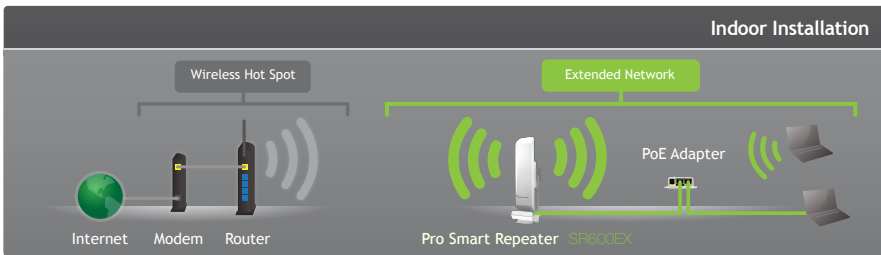

Indoor Installation