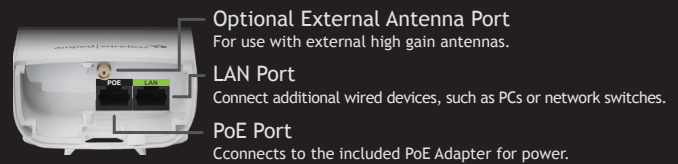

Product Feature Set & Performance Comparison:

Product Specifications:

Wireless Standard: 802.11n (Backwards compatible w/ 802.11b/g)
Frequency Band: 2.4 GHz
Wireless Amplifier Power: 600mW
Wireless Output Power: Up to 29dBm
Wireless Sensitivity: -95dBm
Wireless Security: WEP, WPA, WPA2, WPA Mixed, WPS
Antennas:
• 1 x High Gain Bi-Directional Panel Antenna
• 1 x RJ-RMA Port for Optional External Antenna
Ports:
• AP: 2 x RJ-45 Ports (PoE, LAN)
• PoE Adapter: 2 x RJ-45 Ports (PoE, LAN)
Warranty: 1 Year

Setup Requirements:
• An available 802.11b/g/n Wi-Fi network

Package Contents:
• 1 x High Power Wireless-N 600mW Pro Smart Repeater
• 1 x Power Over Ethernet Adapter
• 1 x 30 ft PoE Ethernet Cable (To Pro Smart Repeater)
• 1 x 3 ft Ethernet Cable (To Network Device)
• 1 x Metal Desktop Stand
• 1 x Plastic Pole Strap
• 1 x Metal Pole Clamp
• 1 x Setup Guide
• 1 x CD: Manual

Connectors and Ports

► High Power Wireless-N 600mW Pro Smart Repeater