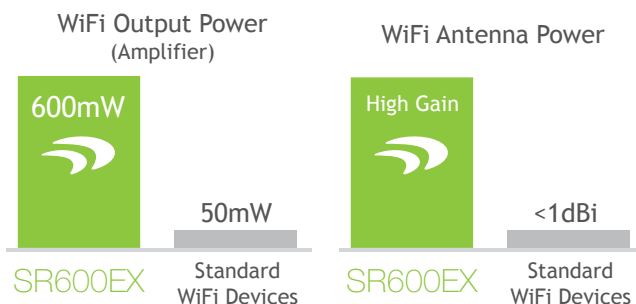

High Power Wireless-N 600mW Pro Smart Repeater

SR600EX

PRO SERIES

The Amped Wireless High Power Wireless-300N Pro Smart Repeater expands the range of your wireless network by repeating the signal from your home or office wireless access point or router. With a high power 600mW power amplifier and a high gain bi-directional antenna, the SR600EX is capable of repeating networks up to 1.5 miles* away. The Pro Access Point features a weather-proof outdoor/indoor enclosure with desktop, wall and pole mounting options. The SR600EX features 2 network ports for connecting additional PCs, network switches and other devices. The SR600EX is great for covering large areas and buildings, indoor or outdoor, with strong, fast, extended W-Fi coverage.

How it Works:

How It Works

Outdoor Installation

The High Power Wireless-N 600mW Pro Smart Repeater receives the signal from your home/office wireless router or access point and retransmits it in a new location, extending your range. The Pro Smart Repeater also provides 2 ports for connecting additional wired network devices such as PCs and network switches.

Indoor Installation

Performance Comparison:

High Power Amplifiers and Antennas Boost Wireless Performance:
(See comparison to standard WiFi devices below)

PROFESSIONAL
WIRELESS COVERAGE

UP TO 1.5 MILE*

Key Features

High Power, Professional Range
A 600mW amplifier + High Gain directional antenna provide extreme WiFi coverage over long distances

Weatherproof Design
High quality enclosure protects the Pro Smart Repeater for reliable use outdoors or indoors