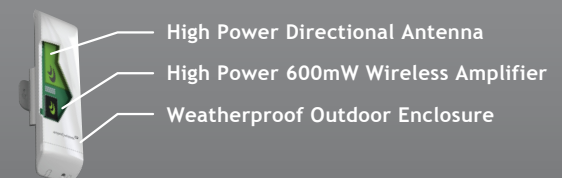

Amped Wireless Technology

High Power Amplifiers and Antennas boost wireless performance: