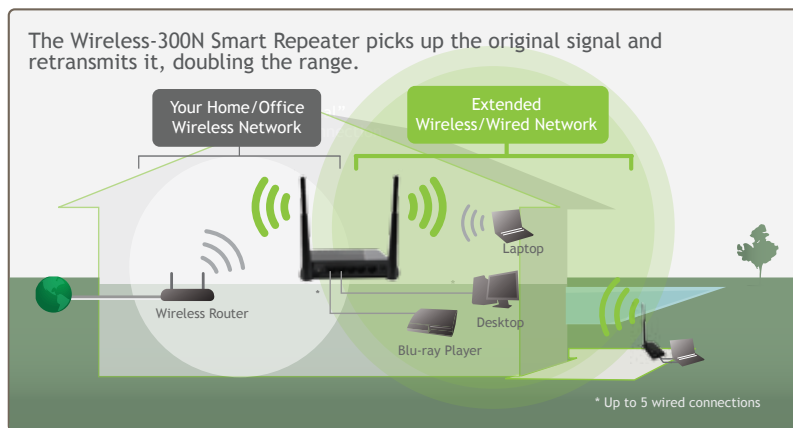

High Power Wireless-300N Smart Repeater

SR300

The Amped Wireless High Power Wireless-300N Smart Repeater expands the range of your 802.11b/g/n wireless network by repeating the signal from your home or office wireless router and redistributing it in a new "extended" location. Computers, game consoles, networked Blu-ray players, televisions and other networked devices can then connect to the Smart Repeater using Wi-Fi or a wired connection (up to 5 ports available) to access the extended network. The Smart Repeater eliminates wireless dead zones, extends wireless and wired network coverage, and is compatible with most brands and models of 2.4GHz 802.11b/g/n wireless routers.

How it Works:

Advanced Amped Technology:

Range:

The Smart Repeater uses advanced Wi-Fi amplifiers to boost wireless reception and performance. The boosted performance is then optimally tuned and paired with two High Gain 3dBi Wi-Fi antennas for maximum range. (Typical wireless devices do not utilize wireless amplifiers and are equipped with no gain 0dBi internal Wi-Fi antennas)