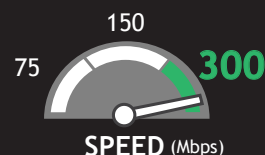

Wireless Performance