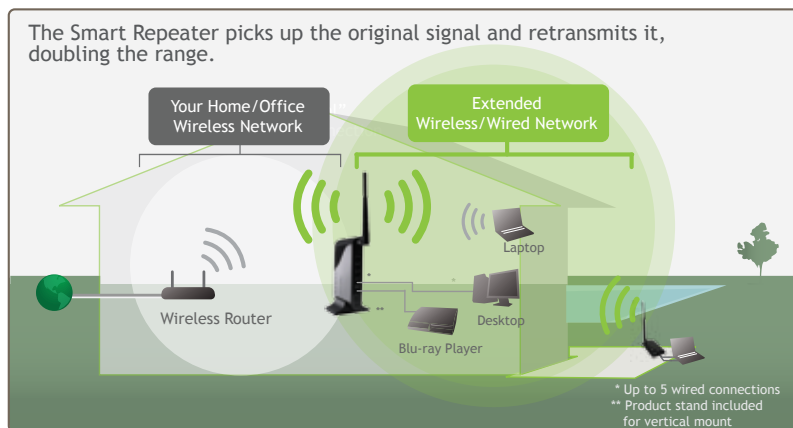

High Power Wireless-150N Smart Repeater

SR150

The Amped Wireless High Power Wireless-150N Smart Repeater expands the range of your 802.11b/g/n wireless network by repeating the signal from your home or office wireless router and redistributing it in a new "extended" location. Computers, game consoles, networked Blu-ray players, televisions and other networked devices can then connect to the Smart Repeater using Wi-Fi or wired Ethernet cables (up to 5 wired connections available) to access the extended network. The SR150 Smart Repeater eliminates wireless dead zones and extends wireless and wired network coverage throughout your home or office and is compatible with most brands and models of 802.11b/g/n Wi-Fi routers and access points.

How it Works:

Advanced Amped Technology:

Range:

The Smart Repeater uses advanced Wi-Fi amplifiers to boost wireless reception and performance. The boosted performance is then optimally tuned and paired with a High Gain 3dBi Wi-Fi antenna for maximum range. (Typical wireless devices do not utilize wireless amplifiers and are equipped with no gain 0dBi internal Wi-Fi antennas)

Speed:

IEEE 802.11n Wireless-N Technology provides 150Mbps of wireless data transfer speed

Smart Security Features

-  **Wireless Access Scheduling**
Control when your Wi-Fi is on/off
-  **Wireless Coverage Control**
Adjust the distance of your wireless network
-  **User Access Control**
Restrict network access to specific users
-  **Supports Advanced Wi-Fi Security**
Wi-Fi Protected Setup, WPA, WPA2