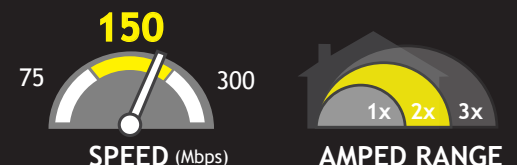

Wireless Performance