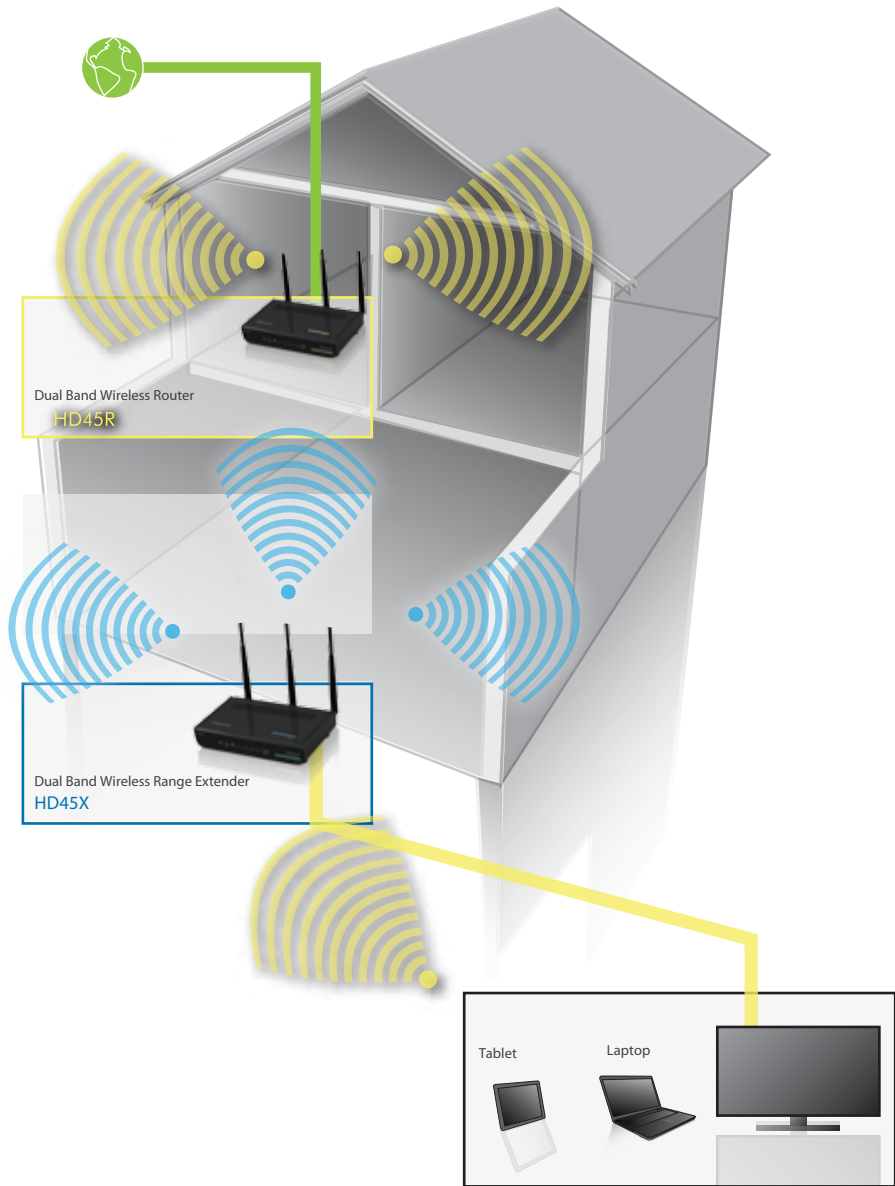

HI GAIN DUAL BAND COLOR CODE		
Routers/Adapters	Wireless Bridges	Range Extenders and Repeaters