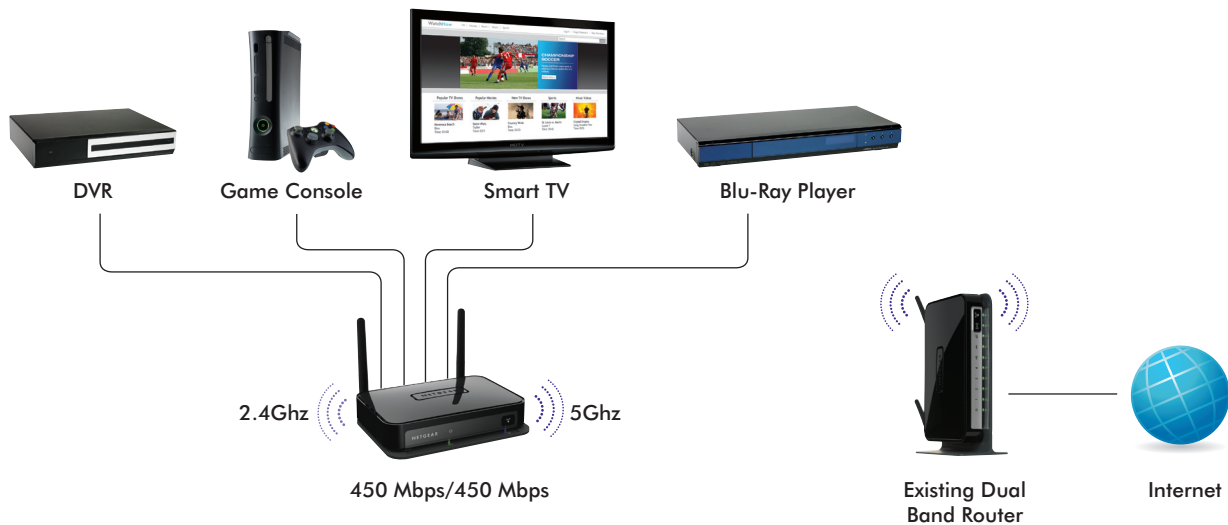

NETGEAR[®]
Connect with Innovation™

N900 Video and Gaming 4-Port WiFi Adapter

WNCE4004

CONNECTS
4
DEVICES

WI-FI
DUAL BAND

NETGEAR N900 Video and Gaming 4-Port WiFi Adapter makes any wired device a part of your WiFi network. The adapter is optimized for wireless video streaming and is designed to provide the best performance while enjoying HD video entertainment.

- Wirelessly connect up to four (4) devices like Blu-ray™ players, smart TVs, streaming players and game consoles to your network
- Ideal for upgrading your 300 Mbps WiFi devices like PlayStation® 3 and Xbox® 360 to 450 Mbps WiFi performance
- Wirelessly stream multiple 1080p HD videos throughout your home
- Dual-band WiFi eliminates interference, providing greater signal quality and performance for HD video streaming
- Optimized for buffer and glitch-free HD video streaming from Netflix®, Hulu™, Amazon™, VUDU, YouTube and more
- Eliminates the need to place a router next to the home theater center or the need for cables and expensive proprietary USB WiFi adapters

THE NETGEAR DIFFERENCE - WNCE4004

- ✓ Upgrade to N900 WiFi
- ✓ Universal compatibility
- ✓ Dual Band performance
- ✓ CD-less installation
- ✓ Push 'N' Connect

Connects up to four (4) devices
with an Ethernet port to your
wireless home network

Connect up to four (4) Ethernet-enabled devices to your home's wireless network

Package Contents

- N900 Video and Gaming 4-Port WiFi Adapter (WNCE4004)
- Ethernet cable
- Power adapter, localized to country of sale