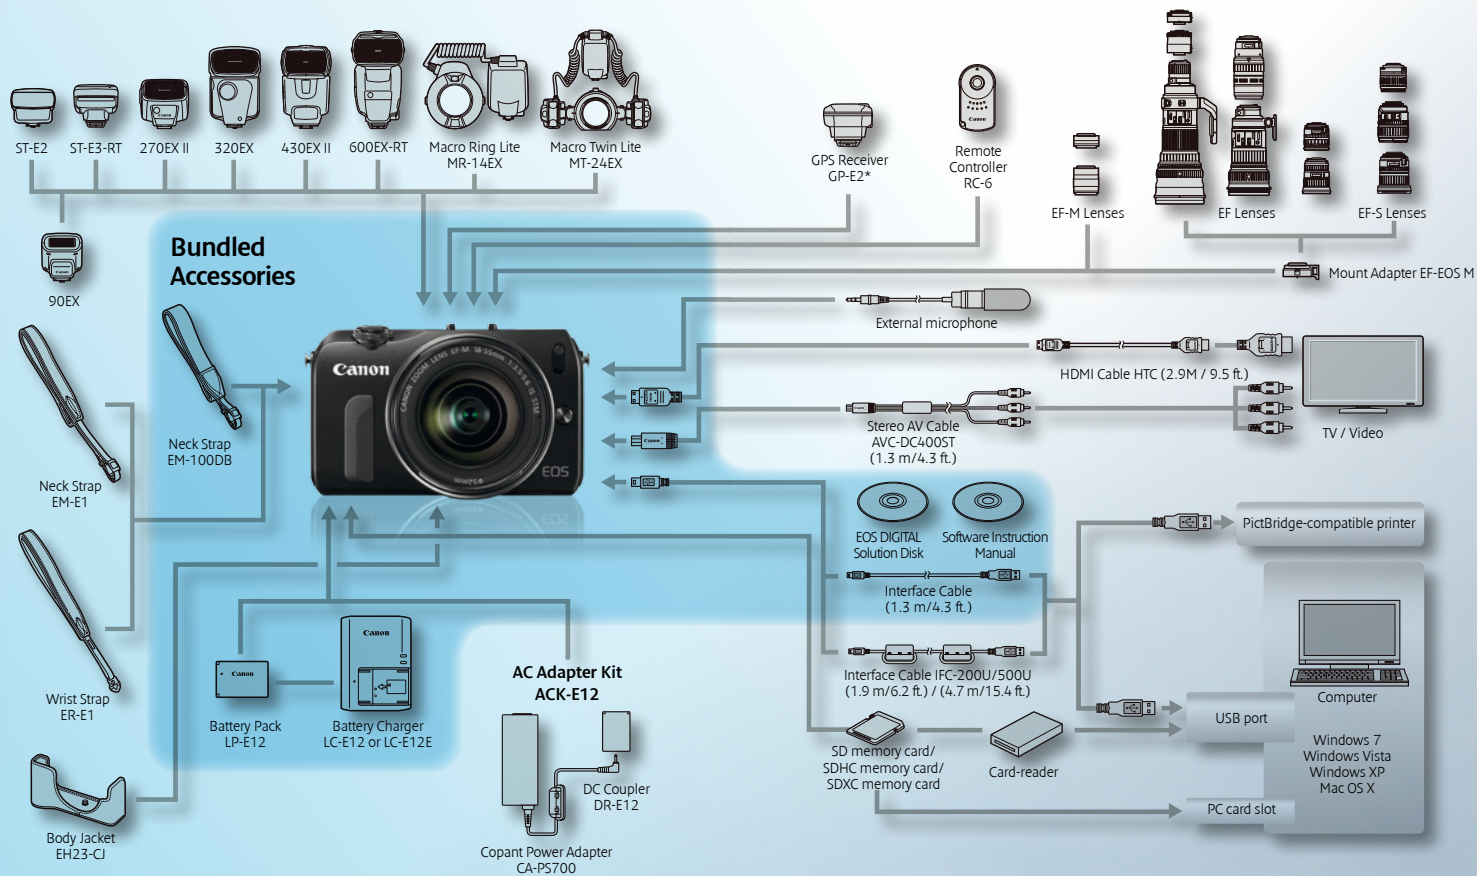

System Chart