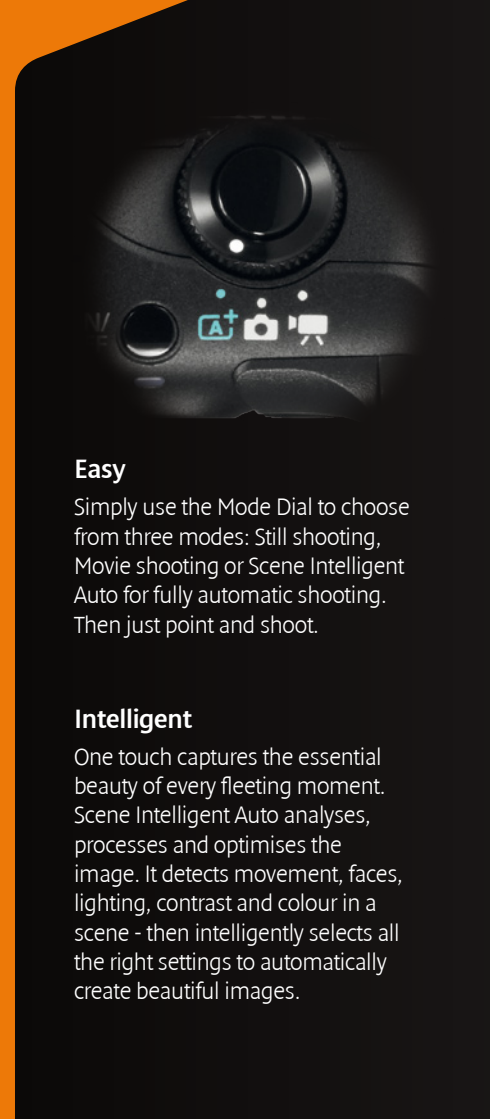

Easy

Simply use the Mode Dial to choose from three modes: Still shooting, Movie shooting or Scene Intelligent Auto for fully automatic shooting. Then just point and shoot.

Intelligent

One touch captures the essential beauty of every fleeting moment. Scene Intelligent Auto analyses, processes and optimises the image. It detects movement, faces, lighting, contrast and colour in a scene - then intelligently selects all the right settings to automatically create beautiful images.