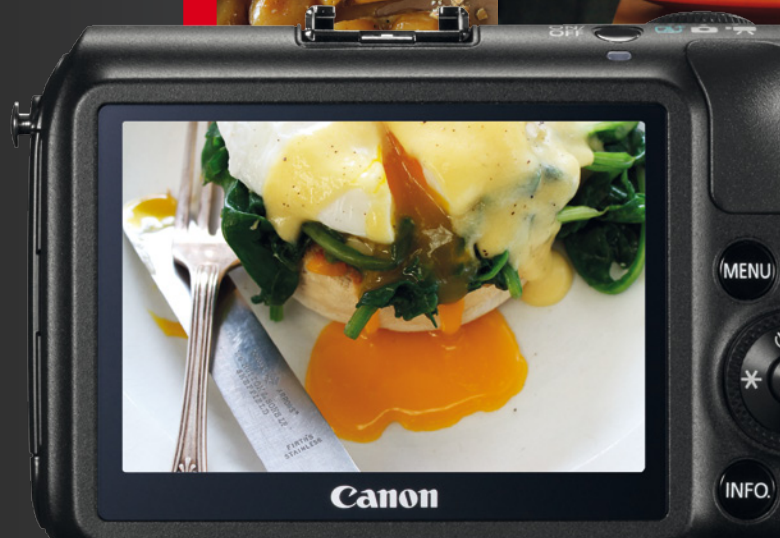

Simply beautiful images

Simple by design. Easy, intelligent, effortless, tactile. Trust the EOS M to capture the essence of your everyday life - exactly as you see it. Catch every glorious aspect of life with just a touch of a button.