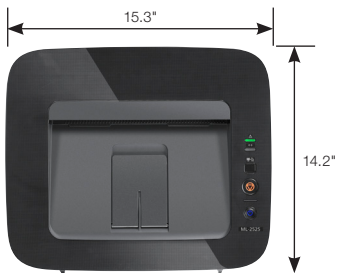

ML-2525 ML-2525W

Mono Laser Printers

Features

AnyWeb Print Software

Drag and drop content from different web pages into a new blank page on your screen with the AnyWeb Print software, so you can easily print what you see.

ESP Easy Screen Print Button

The ML-2525 (only) features the ESP Easy Screen Print button, to print your monitor's desktop at the touch of a button. Hold it down for two seconds, and it'll print just the active window. Easily print multiple web pages at once.

Fast Print Speeds

You don't have to wait. The ML-2525/ML-2525W printers give you fast print speeds of up to 24 ppm.

12,000 Page Monthly Duty Cycle

The 12,000 page duty cycle means reliable Samsung operation.

Connectivity Options

Connect using the high-speed USB 2.0. Or use the ML-2525W's Ethernet or wireless connections.

Quiet Operation

Your office is hectic enough as it is. The 50dBA operation keeps things quieter.

Stylish, Compact Design

The ML-2525/ML-2525W features a sleek, streamlined design that adds sophistication without taking up more than its fair share of room.

ML-2525 Dimensions