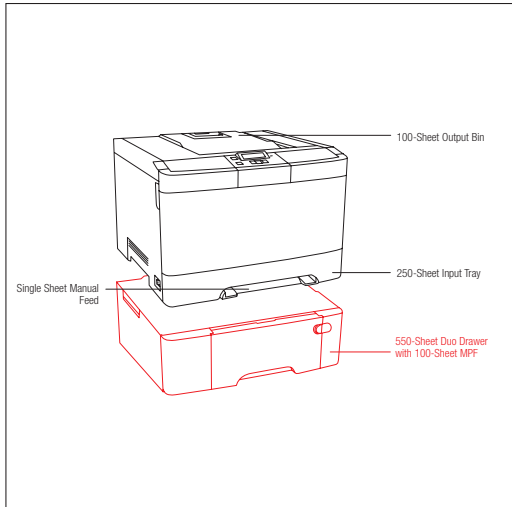

Lexmark C540n

Part #	Model
0026A0035	Lexmark C540n
Part #	Laser Toner/Print Cartridge
0C540H1KG	Black High Yield Return Program Toner Cartridge
0C540H1CG	Cyan High Yield Return Program Toner Cartridge
0C540H1MG	Magenta High Yield Return Program Toner Cartridge
0C540H1YG	Yellow High Yield Return Program Toner Cartridge
0C540A1KG	Black Return Program Toner Cartridge
0C540A1CG	Cyan Return Program Toner Cartridge
0C540A1MG	Magenta Return Program Toner Cartridge
0C540A1YG	Yellow Return Program Toner Cartridge
0C540H2KG	Black High Yield Toner Cartridge
0C540H2CG	Cyan High Yield Toner Cartridge
0C540H2MG	Magenta High Yield Toner Cartridge
0C540H2YG	Yellow High Yield Toner Cartridge
0C540X75B	Waste Toner Bottle
0C540X71G	Black Imaging Kit
0C540X74G	Black and Colour Imaging Kit
Part #	Paper & Transparencies
0012A5951	Glossy Laser Paper, A4 (200)
0012A8241	Professional Color Laser Transparencies, A4
0012A5950	Glossy Laser Paper, Letter (200)
Part #	Paper Handling
003000551	550-Sheet Duo Drawer with 100-Sheet MPF
Part #	Memory Options
001022298	128MB DDR1-DRAM
001022299	256MB DDR1-DRAM
001022301	512MB DDR1-DRAM
Part #	Connectivity
001021294	USB (2 Meter) Cable
0014T0165	Lexmark N4050e 802.11g Wireless Print Server
0014T0220	MarkNet™ N7020e Gigabit Ethernet Print Server
Part #	Extended Warranties
002350407	C540 2-Years Total Onsite Service, Next Business Day
002350408	C540 3-Years Total Onsite Service, Next Business Day
002350409	C540 4-Years Total Onsite Service, Next Business Day
002350411	C540 1-Year Renewal Onsite Service, Next Business Day

In the box

Lexmark C540n color laser printer, 1,000*-page color (CMY) Starter Toner Cartridges, 1,000*-page Black Starter Toner Cartridge, 4 Developer units (K, C, M, Y), Photoconductor unit, Software and Documentation CD, Power Cord(s), Setup Guides (network and local attachment), Statement of limited warranty / guarantee, Operator panel language overlays, Cartridge Return Program Information