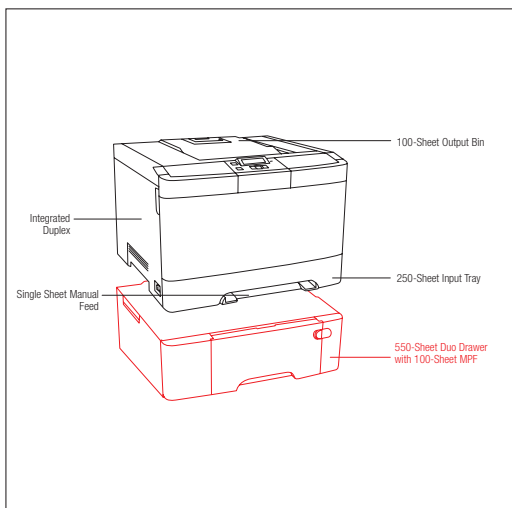

Lexmark C543dn

Part #	Model
0026B0035	Lexmark C543dn
Part #	Laser Toner/Print Cartridge
0C540H1KG	Black High Yield Return Program Toner Cartridge
0C540H1CG	Cyan High Yield Return Program Toner Cartridge
0C540H1MG	Magenta High Yield Return Program Toner Cartridge
0C540H1YG	Yellow High Yield Return Program Toner Cartridge
0C540A1KG	Black Return Program Toner Cartridge
0C540A1CG	Cyan Return Program Toner Cartridge
0C540A1MG	Magenta Return Program Toner Cartridge
0C540A1YG	Yellow Return Program Toner Cartridge
0C540H2KG	Black High Yield Toner Cartridge
0C540H2CG	Cyan High Yield Toner Cartridge
0C540H2MG	Magenta High Yield Toner Cartridge
0C540H2YG	Yellow High Yield Toner Cartridge
0C540X75G	Waste Toner Bottle
0C540X71G	Black Imaging Kit
0C540X74G	Black and Colour Imaging Kit
Part #	Paper & Transparencies
0012A5951	Glossy Laser Paper, A4 (200)
0012A8241	Professional Color Laser Transparencies, A4
0012A5950	Glossy Laser Paper, Letter (200)
Part #	Paper Handling
003000551	550-Sheet Duo Drawer with 100-Sheet MPF
Part #	Memory Options
001022298	128MB DDR1-DRAM
001022299	256MB DDR1-DRAM
001022301	512MB DDR1-DRAM
Part #	Connectivity
001021294	USB (2 Meter) Cable
0014T0165	Lexmark N4050e 802.11g Wireless Print Server
0014T0220	MarkNet™ N7020e Gigabit Ethernet Print Server
Part #	Extended Warranties
002350442	C543 2-Years Total Onsite Service, Next Business Day
002350443	C543 3-Years Total Onsite Service, Next Business Day
002350444	C543 4-Years Total Onsite Service, Next Business Day
002350446	C543 1-Year Renewal Onsite Service, Next Business Day

In the box

Lexmark C543dn color laser printer, 2,000*-page color (CMY) Starter Toner Cartridges, 2,500*-page Black Starter Toner Cartridge, 4 Developer units (K, C, M, Y), Photoconductor unit, Software and Documentation CD, Power Cord(s), Setup Guides (network and local attachment), Statement of limited warranty / guarantee, Operator panel language overlays, Cartridge Return Program Information