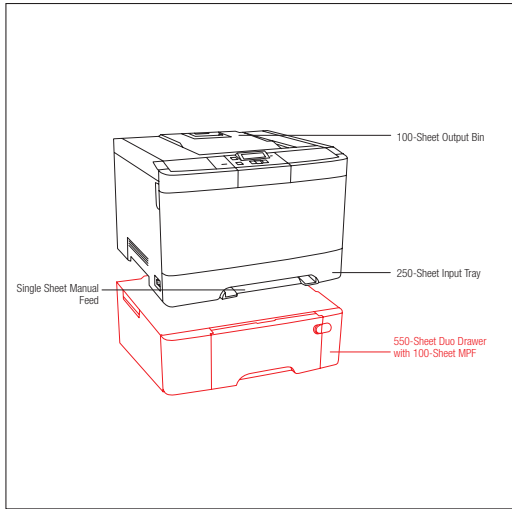

Lexmark C544n

Part #	Model	0014T0220	MarkNet™ N7020e Gigabit Ethernet Print Server
002600085	Lexmark C544n		
Part #	Laser Toner/Print Cartridge	Part #	Extended Warranties
0C544X1KG	Black Extra High Yield Return Program Toner Cartridge	002350477	C544 2-Years Total Onsite Service, Next Business Day
0C544X1CG	Cyan Extra High Yield Return Program Toner Cartridge	002350478	C544 3-Years Total Onsite Service, Next Business Day
0C544X1MG	Magenta Extra High Yield Return Program Toner Cartridge	002350479	C544 4-Years Total Onsite Service, Next Business Day
0C544X1YG	Yellow Extra High Yield Return Program Toner Cartridge	002350481	C544 1-Year Renewal Onsite Service, Next Business Day
0C540H1KG	Black High Yield Return Program Toner Cartridge		
0C540H1CG	Cyan High Yield Return Program Toner Cartridge		
0C540H1MG	Magenta High Yield Return Program Toner Cartridge		
0C540H1YG	Yellow High Yield Return Program Toner Cartridge		
0C540A1KG	Black Return Program Toner Cartridge		
0C540A1CG	Cyan Return Program Toner Cartridge		
0C540A1MG	Magenta Return Program Toner Cartridge		
0C540A1YG	Yellow Return Program Toner Cartridge		
0C544X2KG	Black Extra High Yield Toner Cartridge		
0C544X2CG	Cyan Extra High Yield Toner Cartridge		
0C544X2MG	Magenta Extra High Yield Toner Cartridge		
0C544X2YG	Yellow Extra High Yield Toner Cartridge		
0C540H2KG	Black High Yield Toner Cartridge		
0C540H2CG	Cyan High Yield Toner Cartridge		
0C540H2MG	Magenta High Yield Toner Cartridge		
0C540H2YG	Yellow High Yield Toner Cartridge		
0C540X75G	Waste Toner Bottle		
0C540X71G	Black Imaging Kit		
0C540X74G	Black and Colour Imaging Kit		
Part #	Paper & Transparencies		
0012A5951	Glossy Laser Paper, A4 (200)		
0012A8241	Professional Color Laser Transparencies, A4		
0012A5950	Glossy Laser Paper, Letter (200)		
Part #	Paper Handling		
003000551	550-Sheet Duo Drawer with 100-Sheet MPF		
Part #	Memory Options		
001022298	128MB DDR1 -DRAM		
001022299	256MB DDR1 -DRAM		
001022301	512MB DDR1 -DRAM		
001021209	64MB Flash Card		
Part #	Connectivity		
001021294	USB (2 Meter) Cable		
0014T0165	Lexmark N4050e 802.11g Wireless Print Server		

Other models available C544dn: Lexmark C544n + integrated duplex C544dw: Lexmark C544dn + built-in wireless C544dtn: Lexmark C544dn + extra drawer	In the box Lexmark C544n color laser printer, 3,000*-page color (CMY) Starter Toner Cartridges, 4,000*-page Black Starter Toner Cartridge, 4 Developer units (K, C, M, Y), Photoconductor unit, Software and Documentation CD, Power Cord(s), Setup Guides (network and local attachment), Statement of limited warranty / guarantee, Operator panel language overlays, Cartridge Return Program Information

Lexmark's guarantee to you
At Lexmark, we're always working hard to ensure you achieve maximum productivity and minimum downtime. For greater level of peace of mind, you can opt for one of our Lexmark service offerings detailed on www.lexmark.com/services