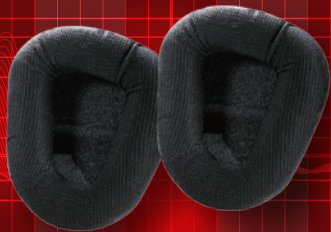

## INTRODUCTION

BUILT FOR GAMING ENTHUSIASTS AND AUDIOPHILES ALIKE, THE CM STORM SIRUS 5.1 SURROUND SOUND HEADSET CREATES AN IMMERSIVE EXPERIENCE WITH HI-FIDELITY SOUNDSCAPES AND INTENSE BASS.

SIRUS PRECISE AND CRISP SOUND THROUGH ITS 8 DISCRETE SPEAKER CHANNEL PAIRS. THESE CONSIST OF FRONT, REAR, CENTER, AND SUB; THESE DELIVER ACCURATE AND FULLY ADJUSTABLE REAL-TIME 360 DEGREE AUDIO – MADE POSSIBLE BY ITS TACTICAL MIXING CONSOLE. IN ADDITION, SIRUS IS COUPLED WITH A UNI-DIRECTIONAL MICROPHONE WITH BACKGROUND NOISE CANCELLATION THAT ENABLES CRYSTAL CLEAR CONVERSATIONS WITH TEAMMATES AND ENEMY COMBATANTS.

4 SPEAKERS ON EACH SIDE

- ▶ DRIVER ON EACH SIDE:  
CENTER CHANNEL: 30 MM  
FRONT CHANNEL: 30MM  
REAR CHANNEL: 30MM  
SUBWOOFER: 40MM
- ▶ RETRACTABLE MICROPHONE WITH LED MUTE INDICATOR
- ▶ CIRCUMAURAL DESIGN FOR BEST COMFORT

TWO DIFFERENT SETS OF EAR PADS INCLUDED

- ▶ MICROFIBER EAR PADS FOR BREATHABLE AUDIO & ADDED COMFORT
- ▶ LEATHERETTE EAR PADS FOR NOISE CANCELLATION

TACTICAL MIXING CONSOLE

- ▶ TACTICAL MIXING CONSOLE FOR ON-THE-FLY ADJUSTMENTS
- ▶ DUAL GOLD-PLATED USB FOR MORE POWER