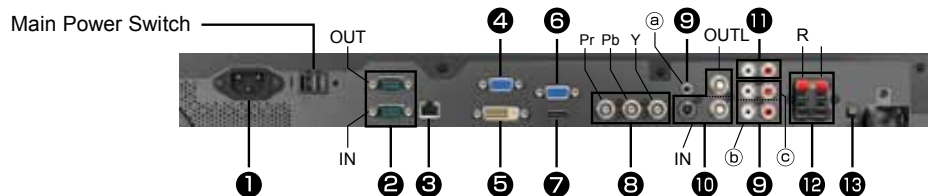

LEADING THE EVOLUTION OF
HIGH-DEFINITION
DIGITAL SIGNAGE

46" LCD MONITOR LDT462V

MULTIPLE STANDARD INPUT AND OUTPUT CONNECTORS

- | | | |
|---------------------------------------|----------------------------|-------------------------------|
| 1. AC IN (3-pin, with earth terminal) | 8. YPbPr IN | 11. AUDIO OUT (RCA) |
| 2. RS-232C connector (D-SUB 9-pin) | 9. AUDIO IN | 12. EXTERNAL SPEAKER TERMINAL |
| 3. LAN connector | 10. VIDEO INPUT/OUTPUT | 13. Speaker switch |
| 4. D-SUB OUT | • S-VIDEO IN | 14. Option slot |
| 5. DVI-D IN | • VIDEO IN: BNC connector | |
| 6. D-SUB IN | • VIDEO OUT: BNC connector | |
| 7. HDMI IN | | |

Rear Panel

Left Side

CLASS	46" (Diagonal) LCD Monitor
VIEWABLE IMAGE SIZE	40.1" x 22.5"
NATIVE RESOLUTION	1920 x 1080 (1080P)
ORIENTATION	Landscape / Portrait
BRIGHTNESS/LUMENS	400 cd/m ²
PIXEL PITCH	0.530 mm
CONTRAST RATIO	4000:1
DIMENSIONS (W x H x D in.)	43.0" x 25.4 x 4.7" (without stand)
WEIGHT (WITHOUT STAND)	54.9 lbs.
BEZEL WIDTH	1.39"
RESPONSE TIME	6.5 ms (gray to gray)
VIEWING ANGLE	Horizontal and vertical: 178°
POWER CONSUMPTION (WITHOUT SPEAKERS)	126 (Default Setting)
ESTIMATED BACKLIGHT LIFE	Up to 50,000 hours*
AUDIO SPEAKER	Built-in, 10W
TABLE STAND	Optional: ST-422V
WALL MOUNT COMPATIBILITY	Optional: 947AB, 948AB
WARRANTY	3-years parts and labor, Express Replacement Assistance, toll-free 24x7 technical support