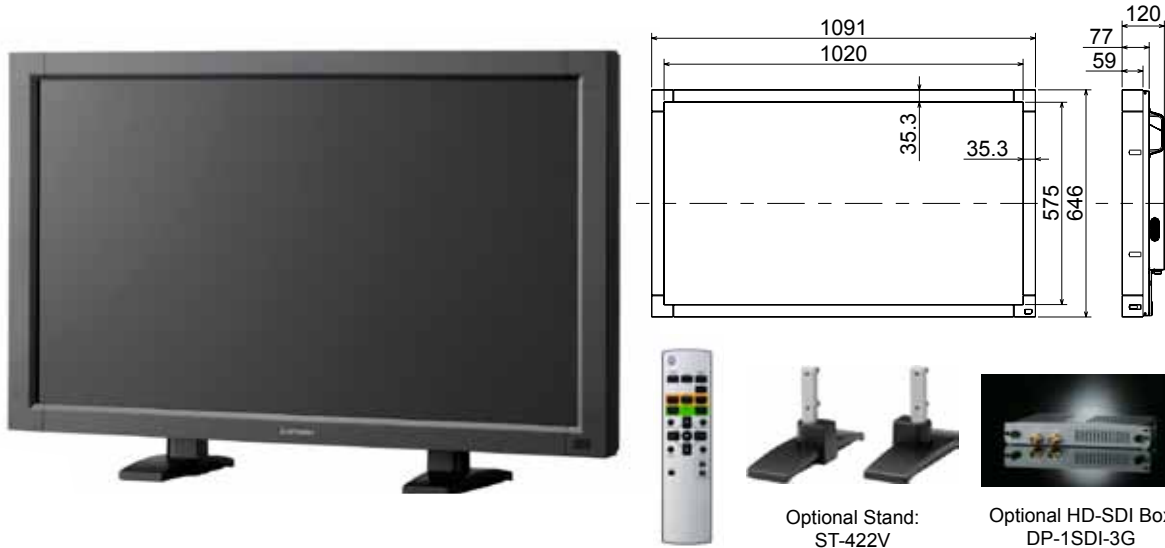

46" LCD MONITOR

LDT462V

- ENERGY STAR COMPLIANT
- LAN CONNECTOR (RJ45) FOR CONTROL THROUGH THE NETWORK
- BUILT-IN/INTEGRATED SPEAKERS
- INTEL OPS COMPATIBLE CARD SLOT
- COMPATIBLE WITH CRESTRON ROOMVIEW AND AMX DEVICE DISCOVERY
- 3D/HD/SD SDI BOX OPTION AVAILABLE THROUGH OPS CARD SLOT

LEADING THE EVOLUTION OF
HIGH-DEFINITION
DIGITAL SIGNAGE

46" LCD MONITOR LDT462V

MULTIPLE STANDARD INPUT AND OUTPUT CONNECTORS

- | | | |
|---------------------------------------|----------------------------|-------------------------------|
| 1. AC IN (3-pin, with earth terminal) | 8. YPbPr IN | 11. AUDIO OUT (RCA) |
| 2. RS-232C connector (D-SUB 9-pin) | 9. AUDIO IN | 12. EXTERNAL SPEAKER TERMINAL |
| 3. LAN connector | 10. VIDEO INPUT/OUTPUT | 13. Speaker switch |
| 4. D-SUB OUT | • S-VIDEO IN | 14. Option slot |
| 5. DVI-D IN | • VIDEO IN: BNC connector | |
| 6. D-SUB IN | • VIDEO OUT: BNC connector | |
| 7. HDMI IN | | |

Rear Panel

Left Side

CLASS	46" (Diagonal) LCD Monitor
VIEWABLE IMAGE SIZE	40.1" x 22.5"
NATIVE RESOLUTION	1920 x 1080 (1080P)
ORIENTATION	Landscape / Portrait
BRIGHTNESS/LUMENS	400 cd/m ²
PIXEL PITCH	0.530 mm
CONTRAST RATIO	4000:1
DIMENSIONS (W x H x D in.)	43.0" x 25.4 x 4.7" (without stand)
WEIGHT (WITHOUT STAND)	54.9 lbs.
BEZEL WIDTH	1.39"
RESPONSE TIME	6.5 ms (gray to gray)
VIEWING ANGLE	Horizontal and vertical: 178°
POWER CONSUMPTION (WITHOUT SPEAKERS)	126 (Default Setting)
ESTIMATED BACKLIGHT LIFE	Up to 50,000 hours*
AUDIO SPEAKER	Built-in, 10W
TABLE STAND	Optional: ST-422V
WALL MOUNT COMPATIBILITY	Optional: 947AB, 948AB
WARRANTY	3-years parts and labor, Express Replacement Assistance, toll-free 24x7 technical support