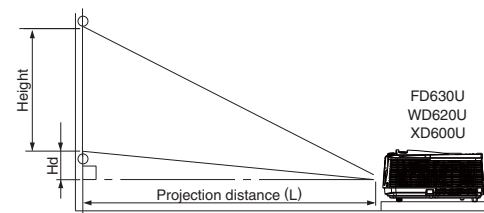

Side view

The above numbers are approximate, and may be slightly different from the actual measurements.

Screen size chart (FD630U)

Diagonal size		Screen (16 : 9)				Distance from screen (L)				Height projected image (Hd)	
inch	cm	Width (W)	Height (H)	Shortest (Wide)	Longest (Tele)	Shortest (Wide)	Longest (Tele)	Shortest (Wide)	Longest (Tele)	inch	cm
40	102	35	89	20	50	47	1.2	71	1.8	6.6	17
60	152	52	133	29	75	71	1.8	107	2.7	9.9	25
80	203	70	177	39	100	96	2.4	144	3.6	13.2	34
100	254	87	221	49	125	120	3.1	180	4.6	16.5	42
150	381	131	332	74	187	182	4.6	271	6.9	24.7	63
200	508	174	443	98	249	243	6.2	362	9.2	33.0	84
250	635	218	553	123	311	304	7.7	453	11.5	41.2	105
300	762	261	664	147	374	365	9.3	-	-	49.5	126

Screen size chart (WD620U)

Diagonal size		Screen (16 : 10)				Distance from screen (L)				Height projected image (Hd)	
inch	cm	Width (W)	Height (H)	Shortest (Wide)	Longest (Tele)	Shortest (Wide)	Longest (Tele)	Shortest (Wide)	Longest (Tele)	inch	cm
40	102	34	86	21	54	48	1.2	72	1.8	6.2	16
60	152	51	129	32	81	73	1.9	110	2.8	9.2	23
80	203	68	172	42	108	98	2.5	147	3.7	12.3	31
100	254	85	215	53	135	123	3.1	184	4.7	15.4	39
150	381	127	323	79	202	186	4.7	277	7.0	23.1	59
200	508	170	431	106	269	248	6.3	370	9.4	30.8	78
250	635	212	538	132	337	311	7.9	463	11.8	38.5	98
300	762	254	646	159	404	373	9.5	-	-	46.2	117