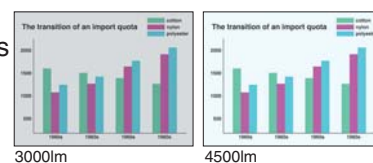

Clear, Vivid Images

High brightness 4500lm*4 and high contrast 2000:1

A high brightness and a high contrast level for presentations in large meeting rooms and conference halls.