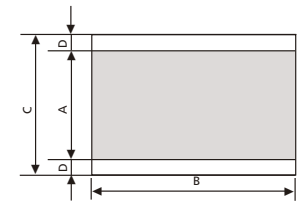

When the aspect ratio of the screen is 4:3
When the aspect ratio of the screen is 4:3, the positional relation between the projected image and the screen is as shown on the right. Refer to the following table for installation.

SCREEN SIZE						PROJECTION DISTANCE (L)				LENS MOVABLE RANGE			
Diagonal Size		Height A		Width B		Min.Zoom		Max.Zoom		(H)		(V)	
inch	cm	inch	cm	inch	cm	inch	cm	inch	cm	inch	cm	inch	cm
50	127	25	62	44	111	60	1.5	98	2.5	18	47	2	6
60	152	29	75	52	133	73	1.8	118	3.0	22	56	3	7
70	178	34	87	61	155	85	2.2	138	3.5	26	65	3	8
80	203	39	100	70	177	98	2.5	157	4.0	29	75	3	9
100	254	49	125	87	221	123	3.1	197	5.0	37	93	4	11
150	381	74	187	131	332	185	4.7	297	7.6	55	140	7	17
200	508	98	249	174	443	248	6.3	397	10.1	74	187	9	22
250	635	123	311	218	553	311	7.9	497	12.6	92	233	11	28
300	762	147	374	261	664	373	9.5	597	15.2	110	280	13	33

SCREEN SIZE						SIZE OF THE PROJECTED IMAGE				BLACK SPACE (D)		PROJECTION DISTANCE (L)				LENS MOVABLE RANGE			
Diagonal Size		Height C		Width B		Height A		Width B		inch		Min.		Max.		(H)		(V)	
inch	cm	inch	cm	inch	cm	inch	cm	inch	cm	inch	cm	inch	cm	inch	cm	inch	cm	inch	cm
50	127	30	76	40	102	23	57	40	102	4	10	55	1.4	89	2.3	17	43	2	6
60	152	36	91	48	122	27	69	48	122	5	11	66	1.7	108	2.7	20	51	2	6
70	178	42	107	56	142	32	80	56	142	5	13	78	2.0	126	3.2	24	60	3	7
80	203	48	122	64	163	36	91	64	163	6	15	89	2.3	144	3.7	27	69	3	8
100	254	60	152	80	203	45	114	80	203	8	19	112	2.9	181	4.6	34	86	4	10
150	381	90	229	120	305	68	171	120	305	11	29	170	4.3	273	6.9	51	129	6	15
200	508	120	305	160	406	90	229	160	406	15	38	227	5.8	365	9.3	68	171	8	20
250	635	150	381	200	508	113	286	200	508	19	48	285	7.2	456	11.6	84	214	10	25
300	762	180	457	240	610	135	343	240	610	23	57	342	8.7	548	13.9	101	257	12	30