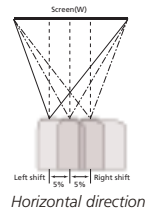

The HC4900 is equipped with rich connectivity options and includes the flexibility of both HDMI as well as DVI inputs for native hi-definition digital signals. It also produces a bright 1000 ANSI lumens and includes an amazing sharp 7500:1 contrast ratio for extraordinary crisp details all in the comforts of your own home.

- Full high-definition 1080P resolution for amazing detail and picture quality
- Advanced video processing providing superb picture reproduction and premium up-scaling and noise reduction
- 7500:1 contrast ratio with auto Iris for increased detail and deep blacks
- 1920 x 1080 LCD panels to produce true high definition images with impressive details and picture quality
- Includes a convenient side access lamp design for quick and simple lamp maintenance
- Amazing low 19dBA* noise level so you can sit back and enjoy your picture instead of any distracting equipment noise level
- Power zoom and focus with vertical and horizontal lens shift for installation and viewing flexibility
- Cost saving lamp life of up to 5000 hours*
- Equipped with both HDMI and DVI high-definition inputs for flexible HD connectivity
- Backed by a 2-years parts and labor warranty and a 90-days lamp warranty

When the aspect ratio of the screen is 4:3
When the aspect ratio of the screen is 4:3, the positional relation between the projected image and the screen is as shown on the right. Refer to the following table for installation.