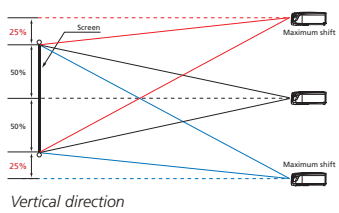

When the aspect ratio of the screen is 4:3
When the aspect ratio of the screen is 4:3, the positional relation between the projected image and the screen is as shown on the right. Refer to the following table for installation.