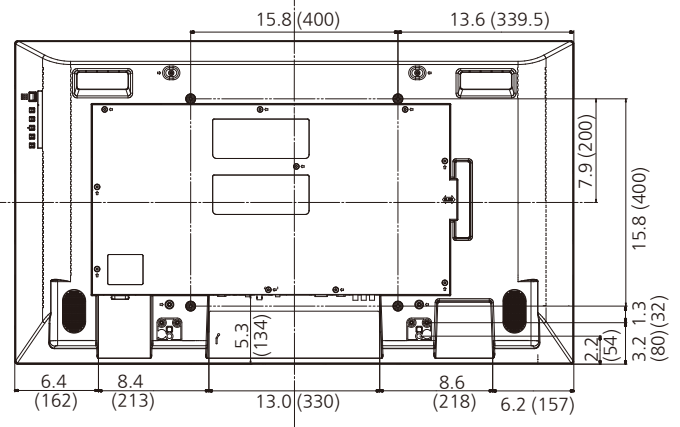

MAIN FEATURE

Multi-Screen System	2 x 2, 3 x 3, 4 x 4, 5 x 5 n x m (max 5 x 5)
Power-on Delay	Yes
Seam Hides Video Off Mode	Yes
Digital Zoom	x2, x3, x4
1:1 Pixel mode	Yes
Automatic Picture Position	Yes
Screen Saver	Yes
PC Power Management	Yes
Power Save Mode	Yes
Auto Power Off	Yes
Standby Power Save Mode	Yes
ECO	On/Off/Sensor
Input lock	Yes
Button lock	Yes
Maximum volume level	Yes
Remote user level	Yes

OPTIONAL ACCESSORIES

Pedestal	TY-STLF20

DIMENSIONS

Cautions: This drawing is not a scale
Units : inches (mm)