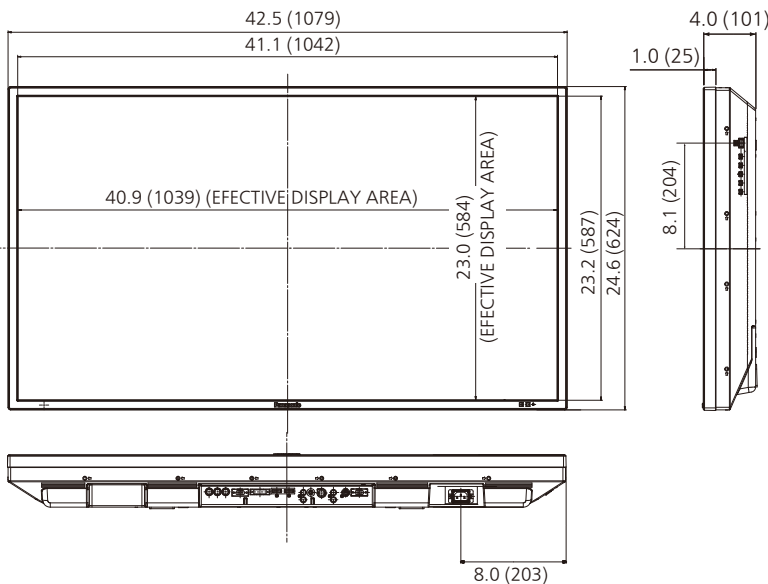

MAIN FEATURE

Multi-Screen System	2 x 2, 3 x 3, 4 x 4, 5 x 5 n x m (max 5 x 5)
Power-on Delay	Yes
Seam Hides Video Off Mode	Yes
Digital Zoom	x2, x3, x4
1:1 Pixel mode	Yes
Automatic Picture Position	Yes
Screen Saver	Yes
PC Power Management	Yes
Power Save Mode	Yes
Auto Power Off	Yes
Standby Power Save Mode	Yes
ECO	On/Off/Sensor
Input lock	Yes
Button lock	Yes
Maximum volume level	Yes
Remote user level	Yes

OPTIONAL ACCESSORIES

Pedestal	TY-STLF20

DIMENSIONS

Cautions: This drawing is not a scale
Units : inches (mm)