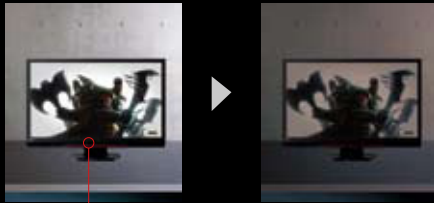

Tireless Eyes

Using a monitor at a high brightness setting can take its toll on your eyes. To prevent eye fatigue, an ambient brightness sensor called Auto EcoView detects any changes in the ambient brightness and automatically adjusts the screen to the optimal brightness level.

Auto EcoView

Color Stripes

Red, blue, and gray stripes are included for affixing to the front bezel. Select the color you like best to give your monitor a more personal look.