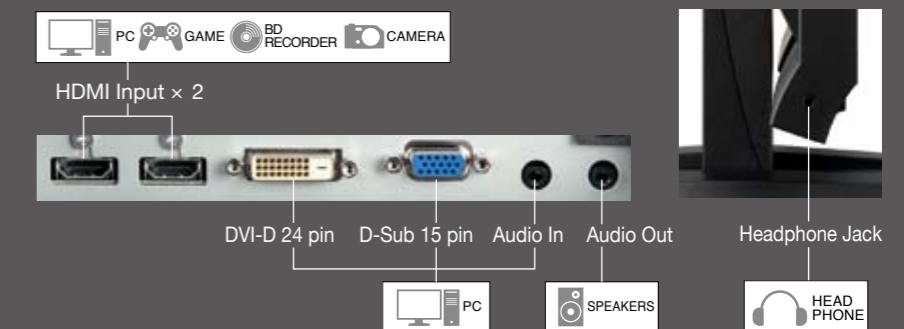

Full HD Display and Image Scaling

The FORIS FS2333 displays full HD images at 1080p. For games or videos with a 4:3 or other non-native aspect ratios, it also has a scaling function that enlarges images or expands them to fill the entire screen.

Image enlarged to fill most of the screen Dot-by-dot full screen display

Getting Connected

Dual HDMI inputs are included for full HD connectivity with PCs and audio-visual devices such as gaming consoles, cameras, and Blu-ray disc players. DVI-D and D-Sub inputs allow connection to PCs with digital and analog graphics boards respectively. Also, an audio line-in jack is included for connecting to speakers as is a headphone jack.