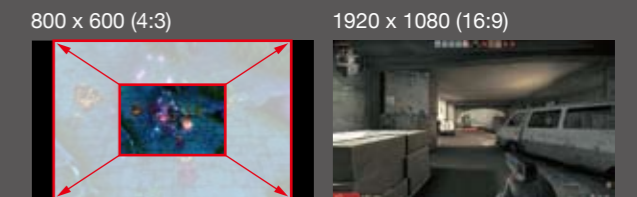

Full HD Display and Image Scaling

The FORIS FS2333 displays full HD images at 1080p. For games or videos with a 4:3 or other non-native aspect ratios, it also has a scaling function that enlarges images or expands them to fill the entire screen.