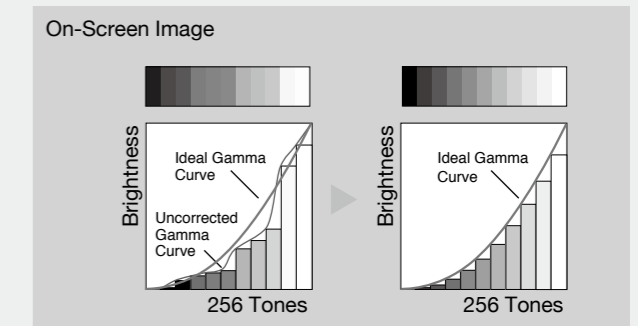

10-Bit Gamma Correction

This technology ensures smooth, accurate color tones by converting the 8-bit RGB (red, green, blue) signal data from the PC to 10-bits, assigning the ideal gamma values, then returning the data to 8-bit format for display.