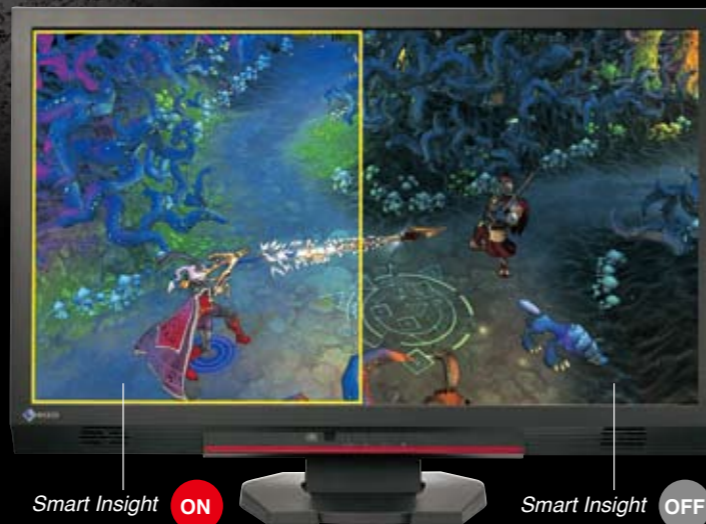

EIZO[®]

58 cm (23") Home Entertainment Monitor

FORIS[®] FS2333

Developed by Pro Gamers for Gamers

DreamHack Summer2012 LAN Party, Jönköping, Sweden. Photo by Rickard Söderberg.

Miss nothing. Ace everything.

Boost your gaming performance with the FORIS FS2333. Featuring EIZO's all-new Smart Insight technology, the FS2333 brings out the details in dark areas like no other gaming monitor so you can spot your opponent before he spots you.

Smart Insight

EIZO's Smart Insight technology vastly improves visibility in dark areas of the screen. With Smart Insight, you can see the vital details that would otherwise be hidden so you can surprise your opponent before he surprises you. Unlike conventional gaming monitors which simply apply gamma correction across the entire screen to achieve a similar effect, Smart Insight adjusts each pixel individually so there is no blurring or reduction in contrast in the dark areas.

Smart Detection

The FORIS FS2333 detects where on the screen a video or game is being played and applies Smart Insight and Smart Resolution while leaving other areas untouched.

Smart technologies applied across the screen