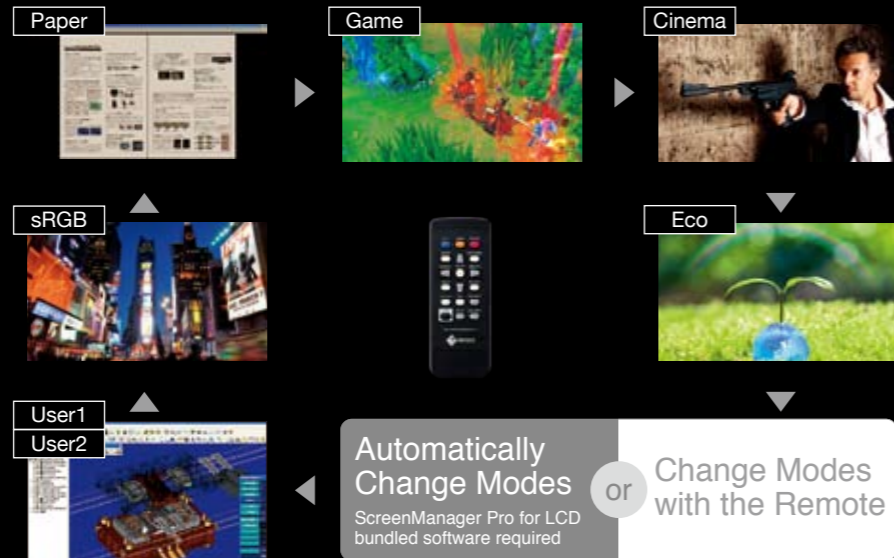

Image enlarged to fill most of the screen Dot-by-dot full screen display

Getting Connected

Dual HDMI inputs are included for full HD connectivity with PCs and audio-visual devices such as gaming consoles, cameras, and Blu-ray disc players. DVI-D and D-Sub inputs allow connection to PCs with digital and analog graphics boards respectively. Also, an audio line-in jack is included for connecting to speakers as is a headphone jack.

A More Comfortable Way To Play

Preset Modes For Optimum Viewing

7 preset modes ensures you always get the right setting for whatever game or application you are using. With the monitor's Auto FineContrast feature, you can even assign a mode to an application so that the correct mode will automatically be activated whenever you call up an application.

Best Positioning

Play games or watch videos in comfort with a stand that offers a wide range of adjustment options. The back of the monitor has a built in handle for carrying the monitor to a LAN party or gaming tournament.