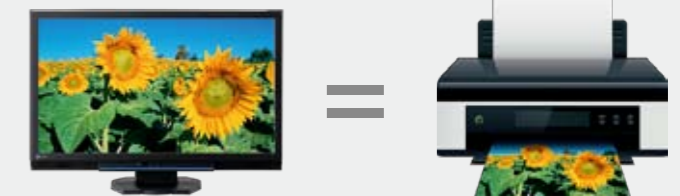

Color Matching Made Simple

EIZO EasyPIX is a what-you-see-is-what-you-get solution that makes photo retouching and color matching between your prints and your monitor simple. (Sold separately. Windows OS only supported.)

Easy screen-to-print matching

EIZO EasyPIX consists of calibration software and a color sensor. With these tools you can calibrate your monitor to match the color between your prints and monitor.