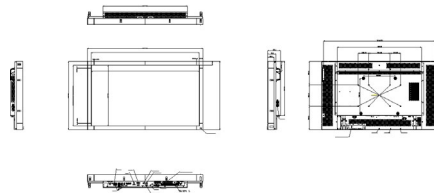

Dimensions

- Bezel thickness: 35.3mm/1.39"
- VESA Mount: 200x200mm, 400x200 mm
- Product weight: 26 kg
- Product weight (lb): 57.3
- Set dimensions (W x H x D): 1091 x 646 x 120 mm
- Set dimensions in inch (W x H x D): 43.0 x 25.4 x 4.7 inch

Operating conditions

- Temperature range (operation): 0 - 40 °C
- Relative humidity: 5 - 90 %
- MTBF: 50.000 hour(s)

Power

- Mains power: 90-264 VAC, 50/60 Hz
- Consumption (On mode): Typ. 112W
- Standby power consumption: <0.5W

Sound

- Built-in speakers: 2 x 10W

Accessories

- Included accessories: Remote Control, Batteries for remote control, AC Power Cord, VGA cable, User manual on CD-ROM, Quick start guide

- Optional accessories: Fixed wall mount, Flexible wall mount, Ceiling mount
- Stand: BM04642

Miscellaneous

- Bezel: metallic anthracite
- Warranty: Europe/North America: 3 years
- On-Screen Display Languages: English, French, German, Italian, Polish, Turkish, Russian, Simplified Chinese
- Regulatory approvals: CE, FCC, Class B, UL/cUL, CCC, C-Tick, RoHS

Issue date 2011-12-29

Version: 3.1.2

12 NC: 8670 000 81355
EAN: 87 12581 61901 5

© 2011 Koninklijke Philips Electronics N.V.
All Rights reserved.

Specifications are subject to change without notice.
Trademarks are the property of Koninklijke Philips
Electronics N.V. or their respective owners.

www.philips.com