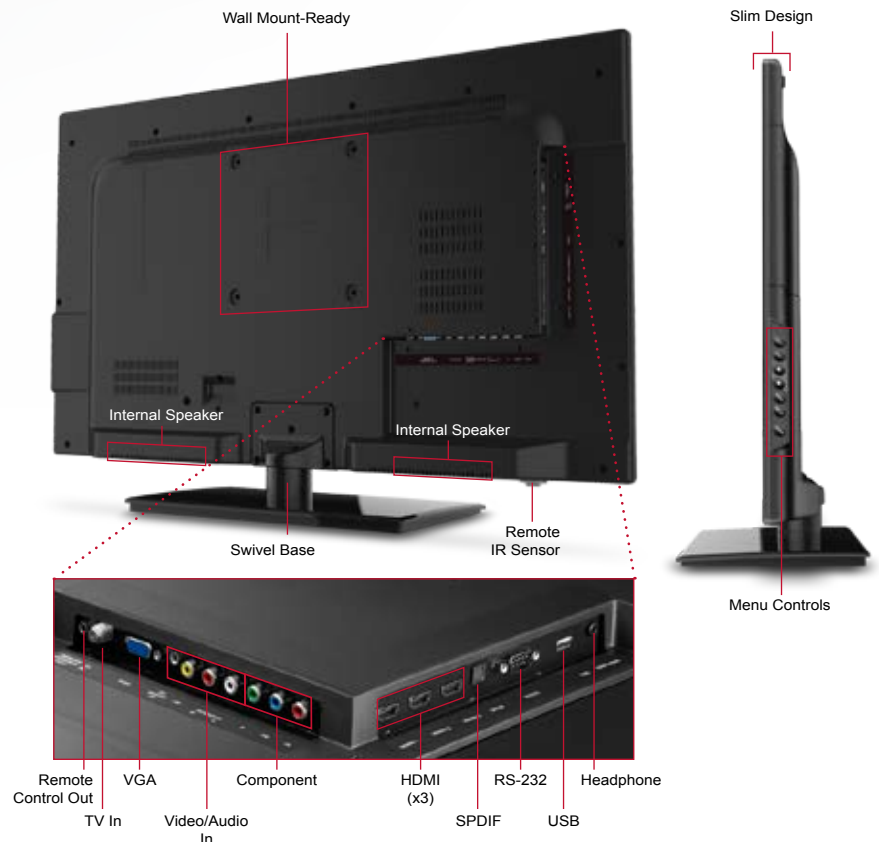

Specifications

LCD PANEL	Type	42" color TFT active matrix, wide LCD with WLED Backlight	
	Display Area	36.6" horizontal x 20.6" vertical; 65" diagonal	
	Optimum Resolution	1920x1080, 600mm dot pitch	
	Contrast Ratio	3000:1 (typ)	
	Viewing Angles	170° horizontal, 170° vertical	
	Response Time	6.5ms	
	Light Source	Long life, 50,000 hrs. (typ)	
	Brightness	350 cd/m² (typ)	
	Aspect Ratio	16:9	
	Panel Surface	Anti-glare, hard coating (3H)	
	INPUT	Video Input	HDMI, component, VGA, S-video, CVBS (BNC)
		Video Output	VGA, component
Control Input/Output		RS-232	
AUDIO OUTPUT	Speakers	Internal 10-watt (x2)	
INPUT SIGNAL	TV/Video Comp.	480i, 480p, 720p, 1080i, 1080p	
	Connector	Analog: 15-pin mini D-sub (VGA), RCA Audio In, headphone out Digital: HDMI (x3), YPbPr, CVBS, SPDIF, USB Power: 3-pin plug	
POWER	Voltage	AC 100–240V (universal), 50–60Hz	
	Consumption	59W (typ)	
CONTROLS	Panel	Menu, VOL +/-, Down/Up, Input, Power	
	Picture	Picture Mode, Brightness, Contrast, Color, Tint, Sharpness, Backlight, Screen Size, Auto Adjust, H. Position, V. Position, Clock, Phase, Color Temperature, Dynamic Contrast, Film Mode, Noise Reduction, MPEG Noise Reduction	
	Sound	Sound Setting, Digital Audio Output, Equalizer Setting, SRS Setting	
	Parental	Lock Parent Control, V-Chip, Movie Rating, English Rating, French Rating, Block UnRated Show, Change Password, Keypad Lock, Source Lock, System Lock	
	Setup	Closed Caption, Menu Language, Clock, OSD Transparency, Time Zone, Auto Clock, Setup Time, Day of Week, Daylight Saving Time, Time Format, OSD Timer	
	Others	Blue Back, No Signal Power Off, No Operation Power Off, All Reset, Audio Only, Display ID, Usage Monitor	

ERGONOMICS	Swivel	-15° to +15°
OPERATING CONDITIONS	Temperature	32–104°F (0–40°C)
	Humidity	20–80% (non-condensing)
DIMENSIONS (W x H x D)	Physical With Stand	38.4 x 26.7 x 8.2 in. / 974.2 x 679.2 x 210 mm
	Physical Without Stand	38.4 x 24.6 x 2.5 in. / 974.2 x 626.3 x 64.4 mm
	Packaging	47.2 x 27.6 x 5.6 in. / 1200 x 700 x 143 mm
WEIGHT	Net With Stand	27.8 lb. / 12.6 kg
	Net Without Stand	26.2 lb. / 11.9 kg
	Gross	34.0 lb. / 15.4 kg
WALL MOUNT	VESA®	200mm x 200mm
REGULATIONS		FCC, CE, UL, RoHS
RECYCLE/DISPOSAL		Please dispose of in accordance with local, state or federal laws.
WARRANTY		Three-year limited warranty on parts, labor and backlight

What's in the box?

CDE4200-L display, power cable, remote control with batteries, swivel base, User Guide, Quick Start Guide