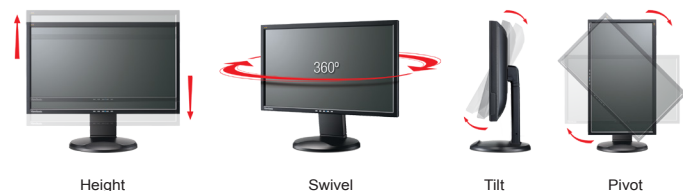

24" (23.6" Viewable) Ergonomic LED Monitor

VG2439m-LED / VG2439m-TAA

20,000,000:1 MEGA Dynamic Contrast Ratio

Dynamic contrast ratio detects the brightness of an image, and automatically adjusts the backlight to maximize the monitor's color range and contrast. Dynamic contrast ratio technology enables the accurate reproduction of images, producing vibrant and rich visual effects.

Efficiency & Comfort

The VG2439m is one of the great examples of an ergonomically designed tool. Based on your height, chair and desk conditions, you can adjust it up and down for 5.3 inches, swivel it 360°, or tilt it 20° degrees, whatever makes you more comfortable.

Specifications