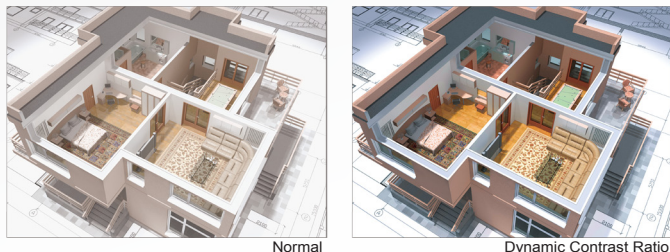

24" (23.6" Viewable) Ergonomic LED Monitor

VG2439m-LED / VG2439m-TAA

20,000,000:1 MEGA Dynamic Contrast Ratio

Dynamic contrast ratio detects the brightness of an image, and automatically adjusts the backlight to maximize the monitor's color range and contrast. Dynamic contrast ratio technology enables the accurate reproduction of images, producing vibrant and rich visual effects.

Efficiency & Comfort

The VG2439m is one of the great examples of an ergonomically designed tool. Based on your height, chair and desk conditions, you can adjust it up and down for 5.3 inches, swivel it 360°, or tilt it 20° degrees, whatever makes you more comfortable.