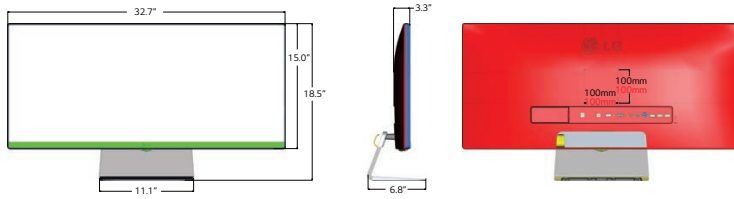

## Rear Jack Panel

34UM94-P

34UM64-P

▶ 34UM94-P

34" class (34" measured diagonally)

▶ 34UM64-P

34" class (34" measured diagonally)

PANEL	Model	34UM94-P	34UM64-P
	Panel Size	34" class (34" measured diagonally)	34" class (34" measured diagonally)
	Panel Type	IPS	
	Color Gamut (CIE1931)	sRGB 99%	
	Color Depth (Number of Colors)	8bit+FRC, 1.07B	8bit, 16.7M
	Pixel Pitch (mm)	0.2325(H)mm x 0.2325(H)mm	0.315(H)mm x 0.310(V)mm
	Aspect Ratio	21:9	
	Native Resolution	3440 x 1440	2560 x 1080
	Brightness	320 cd/m <sup>2</sup>	300 cd/m <sup>2</sup>
	Contrast Ratio (Typ.)	1,000:1	
	Dynamic CR (DCR)	5,000,000:1	
	Response Time	5ms (G to G)	
	Viewing Angle	178°/178°	
	Surface Treatment	Hard Coating (3H), Anti-glare	
SIGNAL (INPUT)	DVI-D	No	Yes
	Thunderbolt	Yes (x2)	
	HDMI	Yes (x2)	
	DisplayPort	Yes	
AUDIO (INPUT)	PC Audio In	No	Yes
AUDIO (OUTPUT)	Headphone Out	Yes	
SPEAKER	Type	2ch Stereo	
	Audio Output (Watt)	7W x 2	