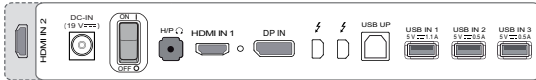

## Rear Jack Panel

34UM94-P

34UM64-P

▶ 34UM94-P

34" class (34" measured diagonally)

▶ 34UM64-P

34" class (34" measured diagonally)

PANEL	Model	34UM94-P	34UM64-P
	Panel Size	34" class (34" measured diagonally)	34" class (34" measured diagonally)
	Panel Type	IPS	
	Color Gamut (CIE1931)	sRGB 99%	
	Color Depth (Number of Colors)	8bit+FRC, 1.07B	8bit, 16.7M
	Pixel Pitch (mm)	0.2325(H)mm x 0.2325(H)mm	0.315(H)mm x 0.310(V)mm
	Aspect Ratio	21:9	
	Native Resolution	3440 x 1440	2560 x 1080
	Brightness	320 cd/m <sup>2</sup>	300 cd/m <sup>2</sup>
	Contrast Ratio (Typ.)	1,000:1	
	Dynamic CR (DCR)	5,000,000:1	
	Response Time	5ms (G to G)	
	Viewing Angle	178°/178°	
	Surface Treatment	Hard Coating (3H), Anti-glare	
SIGNAL (INPUT)	DVI-D	No	Yes
	Thunderbolt	Yes (x2)	
	HDMI	Yes (x2)	
	DisplayPort	Yes	
AUDIO (INPUT)	PC Audio In	No	Yes
AUDIO (OUTPUT)	Headphone Out	Yes	
SPEAKER	Type	2ch Stereo	
	Audio Output (Watt)	7W x 2	