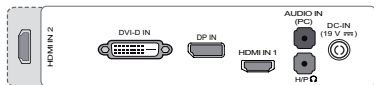

## Rear Jack Panel

34UM94-P

34UM64-P

▶ 34UM94-P

34" class (34" measured diagonally)

▶ 34UM64-P

34" class (34" measured diagonally)

PANEL	Model	34UM94-P	34UM64-P
	Panel Size	34" class (34" measured diagonally)	34" class (34" measured diagonally)
	Panel Type	IPS	
	Color Gamut (CIE1931)	sRGB 99%	
	Color Depth (Number of Colors)	8bit+FRC, 1.07B	8bit, 16.7M
	Pixel Pitch (mm)	0.2325(H)mm x 0.2325(H)mm	0.315(H)mm x 0.310(V)mm
	Aspect Ratio	21:9	
	Native Resolution	3440 x 1440	2560 x 1080
	Brightness	320 cd/m <sup>2</sup>	300 cd/m <sup>2</sup>
	Contrast Ratio (Typ.)	1,000:1	
	Dynamic CR (DCR)	5,000,000:1	
	Response Time	5ms (G to G)	
	Viewing Angle	178°/178°	
	Surface Treatment	Hard Coating (3H), Anti-glare	
SIGNAL (INPUT)	DVI-D	No	Yes
	Thunderbolt	Yes (x2)	
	HDMI	Yes (x2)	
	DisplayPort	Yes	
AUDIO (INPUT)	PC Audio In	No	Yes
AUDIO (OUTPUT)	Headphone Out	Yes	
SPEAKER	Type	2ch Stereo	
	Audio Output (Watt)	7W x 2	