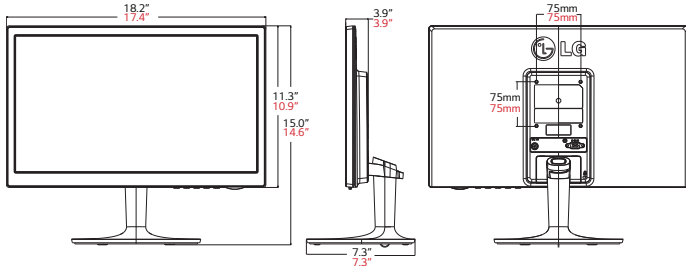

▶ 19M35D-B

19" class (18.5" measured diagonally)

24M34D-B/22M34D-B

20M35D-B/19M35D-B

Rear Jack Panel

PANEL	Model	24M34D-B	22M34D-B	20M35D-B	19M35D-B
Panel Size (Measured Diagonally)		24" class (23.6")	22" class (21.5")	20" class (19.5")	19" class (18.5")
Panel Type		TN			
Color Gamut (CIE1976)		72%			
Color Depth (Number of Colors)		16.7M colors			
Pixel Pitch(mm)		0.2715 x 0.2715	0.248 x 0.248	0.271 x 0.262	0.3 x 0.3
Aspect Ratio		16:9			
Native Resolution		1920 x 1080		1600 x 900	1366 x 768
Brightness		200 cd/m ²			
Contrast Ratio (Typ.)		1000:1		600:1	
Dynamic CR (DCR)		5,000,000:1			
Response Time		5ms (G to G)			
Viewing Angle		170°/160°		90°/65°	
Surface Treatment		Hard Coating (3H), Antiglare			
SIGNAL (INPUT)	D-Sub		Yes		
	DVI-D		Yes		