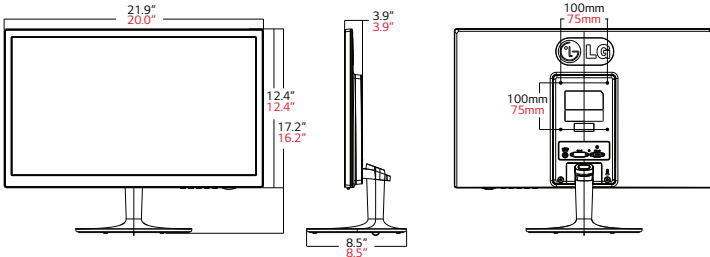

▶ 19M35D-B

19" class (18.5" measured diagonally)

24M34D-B/22M34D-B

20M35D-B/19M35D-B

Rear Jack Panel

PANEL	Model	24M34D-B	22M34D-B	20M35D-B	19M35D-B
Panel Size (Measured Diagonally)		24" class (23.6")	22" class (21.5")	20" class (19.5")	19" class (18.5")
Panel Type		TN			
Color Gamut (CIE1976)		72%			
Color Depth (Number of Colors)		16.7M colors			
Pixel Pitch(mm)		0.2715 x 0.2715	0.248 x 0.248	0.271 x 0.262	0.3 x 0.3
Aspect Ratio		16:9			
Native Resolution		1920 x 1080		1600 x 900	1366 x 768
Brightness		200 cd/m ²			
Contrast Ratio (Typ.)		1000:1		600:1	
Dynamic CR (DCR)		5,000,000:1			
Response Time		5ms (G to G)			
Viewing Angle		170°/160°		90°/65°	
Surface Treatment		Hard Coating (3H), Antiglare			
SIGNAL (INPUT)	D-Sub		Yes		
	DVI-D		Yes		