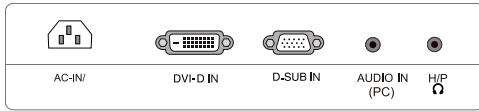

| PANEL          | Model                          | 24MB35D-B                             | 24MB35DM-B |
|----------------|--------------------------------|---------------------------------------|------------|
|                | Panel Size                     | 24" class (23.8" measured diagonally) |            |
|                | Panel Type                     | IPS                                   |            |
|                | Color Gamut (CIE1976)          | 72%                                   |            |
|                | Color Depth (Number of Colors) | 16.7M colors                          |            |
|                | Pixel Pitch (mm)               | 0.275(H) x 0.275(V)                   |            |
|                | Aspect Ratio                   | 16:9                                  |            |
|                | Native Resolution              | 1920 x 1080                           |            |
|                | Brightness                     | 250 cd/m <sup>2</sup>                 |            |
|                | Contrast Ratio (Typ.)          | 1,000:1                               |            |
|                | Dynamic CR (DCR)               | 5,000,000:1                           |            |
|                | Response Time                  | 5ms (G to G)                          |            |
|                | Viewing Angle                  | 178°/178°                             |            |
|                | Surface Treatment              | Hard Coating (3H), Antiglare          |            |
| SIGNAL (INPUT) | D-Sub                          | Yes                                   |            |
|                | DVI-D                          | Yes                                   |            |
| AUDIO (INPUT)  | PC Audio In                    | No                                    | Yes        |
| AUDIO (OUTPUT) | Headphone                      | No                                    | Yes        |
| SPEAKER        | Type                           | No                                    | 2ch Stereo |
|                | Audio Output (Watt)            | No                                    | 1W x 2     |