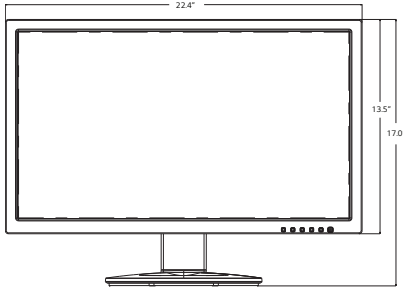

IPS Multi-tasking Monitor

▶ 24MB35D-B

▶ 24MB35DM-B

24" class (23.8" measured diagonally)

Rear Jack Panel