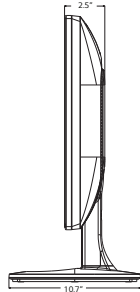

### Specifications

|   |                             |
|---|-----------------------------|
| Native Display Resolution                     | 1920 x 1080                 |
| High Brightness                               | 250 cd/m <sup>2</sup>       |
| Contrast Ratio                                | 1,000: 1, 5,000,000:1 (DCR) |
| 5MS Response Time                             |                             |
| Built-in Speakers (24MB35DM only)             |                             |
| Base Detachable Stand and Tilt                |                             |
| Vesa™ Compliant Wall Mountable                |                             |
| 3-Year Limited Warranty Parts/Labor/Backlight |                             |

# IPS Multi-tasking Monitor

▶ 24MB35D-B

▶ 24MB35DM-B

24" class (23.8" measured diagonally)

Rear Jack Panel

Rear Jack Panel

24MB35D-B

24MB35DM-B