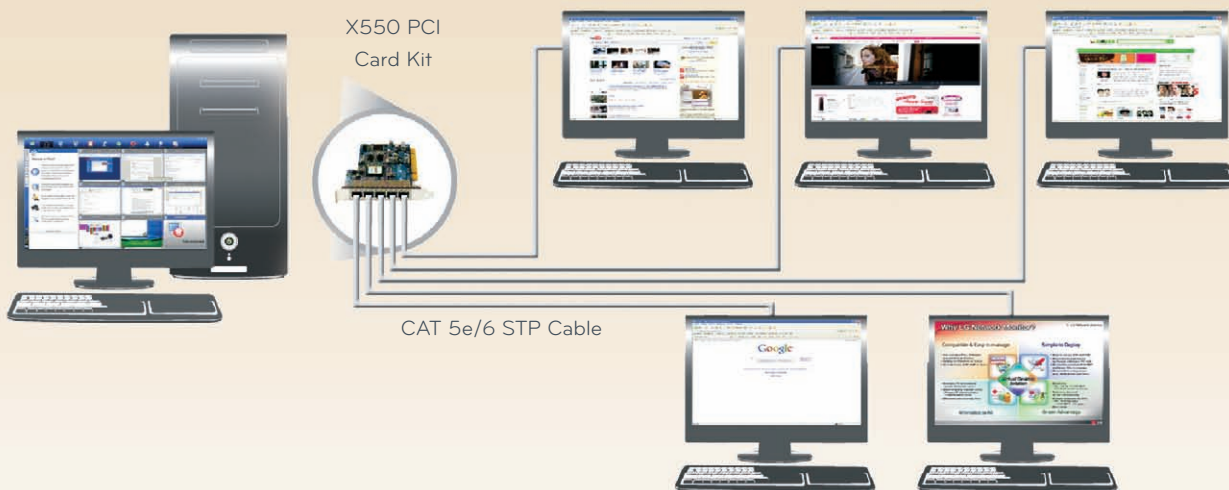

SUITABLE FOR:

www.LGcommercial.com

X550 PCI Card Kit for LG SmartVine N-series Monitors

Eleven users on one PC? Absolutely—today's PCs are so powerful that the vast majority of people use only a small fraction of their available computing power. The X550 taps the unused capacity so that up to eleven users can simultaneously share a single PC. Each user gets their own virtual workspace (applications, settings, files, and preferences), but at a fraction of what it would cost with individual computers. So even though eleven people share a single system, they each get their own rich PC experience.

THE X550 PCI CARD KIT FOR LG SMARTVINE MONITORS IS IDEAL FOR:

- Classrooms and computer labs
- Business
- Government
- Public access

Example of 6 user set up

KEY FEATURES AND BENEFITS

- Share one PC with eleven users using LG SmartVine monitors pre-integrated with NComputing X-series access device technology
- Slash acquisition and support costs
- Easy to set up, maintain & secure
- Compact & reliable
- Energy efficient
- Supports standard applications including multimedia and full-screen video
- Connect users directly to the shared PC using standard cables
- Includes powerful vSpace™ desktop virtualization software & PCI card for 5 users (additional PCI card may be added to PC for a total of 10+1 users)

Full-height X550 PCI card

Plug keyboard and mouse directly into your LG SmartVine monitor

CONVENIENT ALL-IN-ONE DESIGN

LG SmartVine monitors are pre-integrated with NComputing X-series access device technology to eliminate extra connections and increase the speed of deployment of new desktops.

EASY TO INSTALL

Each kit contains the powerful, award-winning vSpace desktop virtualization software, and a PCI card. Setup is easy: just install the full-height PCI card and virtualization software on the shared PC. Then connect the LG SmartVine monitor to the PCI card with standard cables. Finally, connect each user's keyboard and mouse directly to the LG SmartVine monitor.