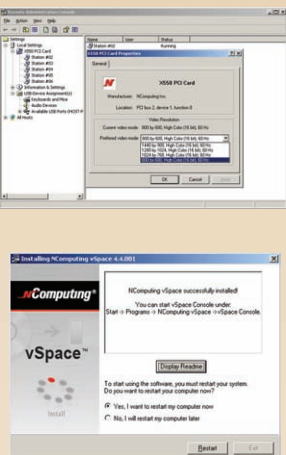

vSpace virtualization software

SPECIFICATIONS

Size	PCI card: full-height PCI plug-in card
Connection to shared PC	Standard Category 5e UTP (unshielded twisted pair) cable up to 5 meters / 16 feet Standard Category 6 STP (shielded twisted pair) cable up to 10 meters / 33 feet
Data security	No local data storage on LG SmartVine monitor USB ports on shared PC can be assigned to different users (Note: local user access to USB ports may require separate USB extension cables - not included.)
Certifications	FCC Class B, CE, MIC, RoHS
Operating temperature and humidity range	0 to 40 degrees Celsius 10 to 85% relative humidity (non-condensing)
Supported operating systems*	Windows and Linux (refer to the support section of the NComputing website for the latest supported versions)
Maximum number of users per PC**	Each X550 kit adds five users to a shared PC. A maximum of two kits can be used with one PC to get a total of eleven users (five for each kit plus one on the PC).
PC configuration	See Recommended Host Configuration Guide on the NComputing website
Supported software	Most PC applications* including browsers, e-mail, office suites, media players, educational software and more. Supports multimedia and full-motion video, but is not recommended for intensive 3D software.

KIT CONTENTS

X550 PCI card-only kit for LG	One X550 PCI card-only kit includes one full height PCI card enabling 5 additional users, vSpace software installation CD with user's guide and Quick Install Guide. LG SmartVine monitor, shared PC, PS/2 keyboard, PS/2 mouse, speakers, Cat 5e/6 cables, and other peripherals are NOT included and must be purchased separately.

* Application software, client access and operating system licenses for the shared PC and access devices may be required by the respective software vendor and must be purchased separately.