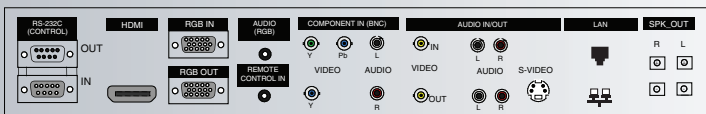

www.LGcommercial.com

LG
Life's Good

M3703CCBA 37" CLASS (37.0" DIAGONAL)

M3203CCBA 32" CLASS (31.5" DIAGONAL)

M3703CCBA

M3203CCBA

Rear Jack Pack Panel

SPECIFICATIONS