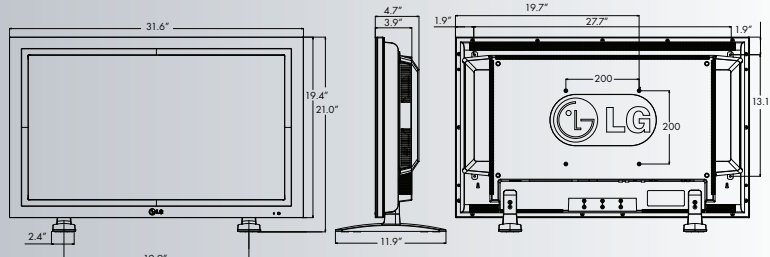

www.LGcommercial.com

LG
Life's Good

M3703CCBA 37" CLASS (37.0" DIAGONAL)

M3203CCBA 32" CLASS (31.5" DIAGONAL)

M3703CCBA

M3203CCBA

Rear Jack Pack Panel

SPECIFICATIONS