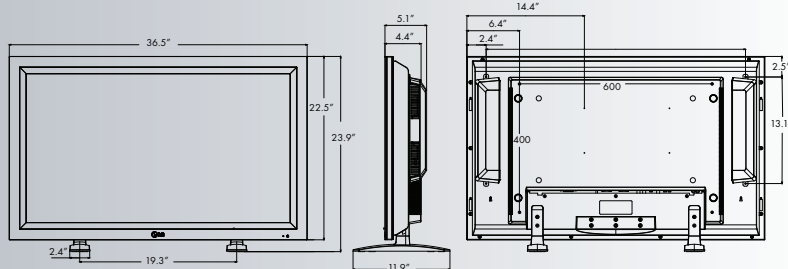

www.LGcommercial.com

LG
Life's Good

M3703CCBA 37" CLASS (37.0" DIAGONAL)

M3203CCBA 32" CLASS (31.5" DIAGONAL)

M3703CCBA

M3203CCBA

Rear Jack Pack Panel

SPECIFICATIONS