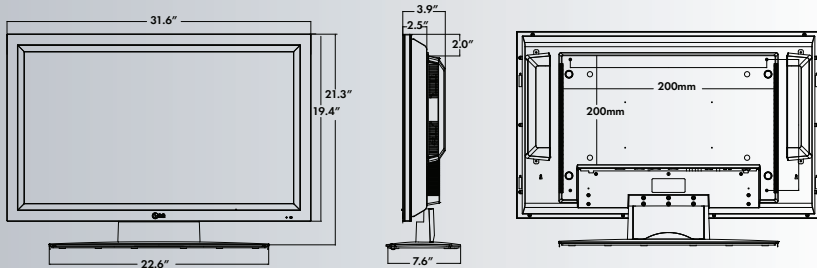

M3202C-BA 32" CLASS (31.5" DIAGONAL)

M3702C-BA

M3202C-BA

Rear Jack Pack Panel

<b>PANEL</b>	
LCD Panel Type	37" Widescreen TFT (Thin Film Transistor) - LCD (Liquid Crystal Display) Panel (M3702C-BA) 32" Widescreen TFT (Thin Film Transistor) - LCD (Liquid Crystal Display) Panel (M3202C-BA)
Display Area	37.0" diagonal (M3702C-BA) 31.5" diagonal (M3202C-BA)
Aspect Ratio	16:9
Native Resolution	1366 x 768
Pixels(H x V x 3)	3,147,264
Brightness	500 cd/m <sup>2</sup>
Contrast Ratio	3,000:1 (DCR)
Viewing Angle	178° / 178°
Color Depth	16.7 Million
Response Time	5ms (G to G) (37"), 9ms (G to G) (32")
Surface Treatment	Hard Coating(3H), Anti-glare
MTBF	50,000 Hr. (Minimum), Portrait & Landscape (32") Landscape only (37")
<b>VIDEO</b>	
Max Input Resolution	1600 X 1200@ 60Hz(Analog) 1920 X 1080@ 60Hz(Digital)
Recommended Resolution	1360 X 768 @ 60Hz(Analog / Digital)
H-Scanning Frequency	30 ~ 83kHz (Analog/Digital)
V-Scanning Frequency	56 ~ 75 Hz(Analog), 60 Hz(Digital)
Pixel Frequency	162 MHz (D-Sub), 148.5 MHz (HDMI/DVI)
Sync Compatibility	Separate/Composite
Video Input	RGB Analog / Digital
Picture mode	Vivid/Standard/Cinema/Sports/Game/User1 / User2
Color temperature	Warm/Medium/Cool/User
<b>REAR INPUTS/OUTPUTS</b>	
Component Video	2 Hi-Res (BNC)
PC Input via 15-Pin Sub "D"	1/1
Composite Video Input/Output	1 (BNC) / 1 (BNC)

<b>CABINET</b>	
Color	Black/Silver
Monitor Dimension (W x H x D)	36.54" x 22.49" x 4.43" (37") 31.61" x 19.41" x 3.93" (32")
Weight	47.5 lbs (37") 35.27 lbs (32")
Monitor with Optional Stand	36.54" x 24.45" x 8.96" (37")
Dimensions (W x H x D)	31.61" x 21.26" x 7.58" (32")
Weight with Optional Stand	54.36 lbs (37") 36.73 lbs (32")
Carton Dimensions (W x H x D)	40.4" x 10.0" x 26.9" (37") 35.2" x 7.4" x 23.3" (32")
Packed Weight	56.44 lbs (37") 39.24 lbs (32")
VESA™ Standard Mount Interface	600mm x 400mm (37") 200mm x 200mm (32")