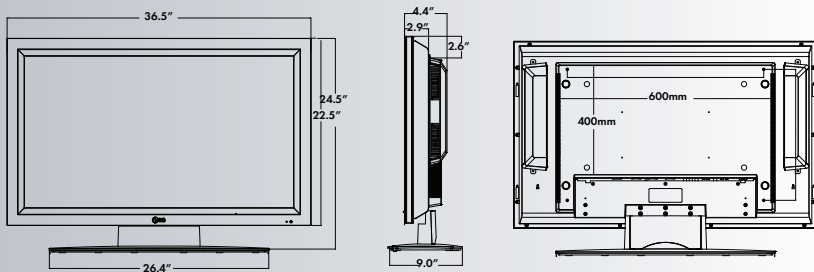

M3202C-BA 32" CLASS (31.5" DIAGONAL)

M3702C-BA

M3202C-BA

Rear Jack Pack Panel

<b>PANEL</b>	
LCD Panel Type	37" Widescreen TFT (Thin Film Transistor) - LCD (Liquid Crystal Display) Panel (M3702C-BA) 32" Widescreen TFT (Thin Film Transistor) - LCD (Liquid Crystal Display) Panel (M3202C-BA)
Display Area	37.0" diagonal (M3702C-BA) 31.5" diagonal (M3202C-BA)
Aspect Ratio	16:9
Native Resolution	1366 x 768
Pixels(H x V x 3)	3,147,264
Brightness	500 cd/m <sup>2</sup>
Contrast Ratio	3,000:1 (DCR)
Viewing Angle	178° / 178°
Color Depth	16.7 Million
Response Time	5ms (G to G) (37"), 9ms (G to G) (32")
Surface Treatment	Hard Coating(3H), Anti-glare
MTBF	50,000 Hr. (Minimum), Portrait & Landscape (32") Landscape only (37")
<b>VIDEO</b>	
Max Input Resolution	1600 X 1200@ 60Hz(Analog) 1920 X 1080@ 60Hz(Digital)
Recommended Resolution	1360 X 768 @ 60Hz(Analog / Digital)
H-Scanning Frequency	30 ~ 83kHz (Analog/Digital)
V-Scanning Frequency	56 ~ 75 Hz(Analog), 60 Hz(Digital)
Pixel Frequency	162 MHz (D-Sub), 148.5 MHz (HDMI/DVI)
Sync Compatibility	Separate/Composite
Video Input	RGB Analog / Digital
Picture mode	Vivid/Standard/Cinema/Sports/Game/User1 / User2
Color temperature	Warm/Medium/Cool/User
<b>REAR INPUTS/OUTPUTS</b>	
Component Video	2 Hi-Res (BNC)
PC Input via 15-Pin Sub "D"	1/1
Composite Video Input/Output	1 (BNC) / 1 (BNC)

<b>CABINET</b>	
Color	Black/Silver
Monitor Dimension (W x H x D)	36.54" x 22.49" x 4.43" (37") 31.61" x 19.41" x 3.93" (32")
Weight	47.5 lbs (37") 35.27 lbs (32")
Monitor with Optional Stand	36.54" x 24.45" x 8.96" (37")
Dimensions (W x H x D)	31.61" x 21.26" x 7.58" (32")
Weight with Optional Stand	54.36 lbs (37") 36.73 lbs (32")
Carton Dimensions (W x H x D)	40.4" x 10.0" x 26.9" (37") 35.2" x 7.4" x 23.3" (32")
Packed Weight	56.44 lbs (37") 39.24 lbs (32")
VESA™ Standard Mount Interface	600mm x 400mm (37") 200mm x 200mm (32")