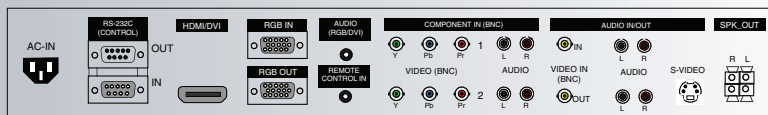

M3202C-BA 32" CLASS (31.5" DIAGONAL)

M3702C-BA

M3202C-BA

Rear Jack Pack Panel

<b>PANEL</b>	
LCD Panel Type	37" Widescreen TFT (Thin Film Transistor) - LCD (Liquid Crystal Display) Panel (M3702C-BA) 32" Widescreen TFT (Thin Film Transistor) - LCD (Liquid Crystal Display) Panel (M3202C-BA)
Display Area	37.0" diagonal (M3702C-BA) 31.5" diagonal (M3202C-BA)
Aspect Ratio	16:9
Native Resolution	1366 x 768
Pixels(H x V x 3)	3,147,264
Brightness	500 cd/m <sup>2</sup>
Contrast Ratio	3,000:1 (DCR)
Viewing Angle	178° / 178°
Color Depth	16.7 Million
Response Time	5ms (G to G) (37"), 9ms (G to G) (32")
Surface Treatment	Hard Coating(3H), Anti-glare
MTBF	50,000 Hr. (Minimum), Portrait & Landscape (32") Landscape only (37")
<b>VIDEO</b>	
Max Input Resolution	1600 X 1200@ 60Hz(Analog) 1920 X 1080@ 60Hz(Digital)
Recommended Resolution	1360 X 768 @ 60Hz(Analog / Digital)
H-Scanning Frequency	30 ~ 83kHz (Analog/Digital)
V-Scanning Frequency	56 ~ 75 Hz(Analog), 60 Hz(Digital)
Pixel Frequency	162 MHz (D-Sub), 148.5 MHz (HDMI/DVI)
Sync Compatibility	Separate/Composite
Video Input	RGB Analog / Digital
Picture mode	Vivid/Standard/Cinema/Sports/Game/User1 / User2
Color temperature	Warm/Medium/Cool/User
<b>REAR INPUTS/OUTPUTS</b>	
Component Video	2 Hi-Res (BNC)
PC Input via 15-Pin Sub "D"	1/1
Composite Video Input/Output	1 (BNC) / 1 (BNC)

Audio Output	1
Audio Inputs	3 Plus PC Sound
HDTV Formats	Component : 720p/1080i HDMI : 720p/1080i/1080p
PC Formats	Auto Scaling to XGA
HDMI with HDCP	Yes
RS-232C Input/Output	1/1
S-Video	1 (S-Video has a priority but there is no input mode)
Audio Jack Built-in (No Amp)	Yes
Discrete IR Input	Yes
External Speaker Out	Yes
<b>AUDIO</b>	
Auto Volume	Yes
Balance	Yes
Audio Power	20W (10W x 2)
Speaker On/off	Yes
Sound mode	Clear Voice/Standard/Music/Cinema/Sports/ Game /User