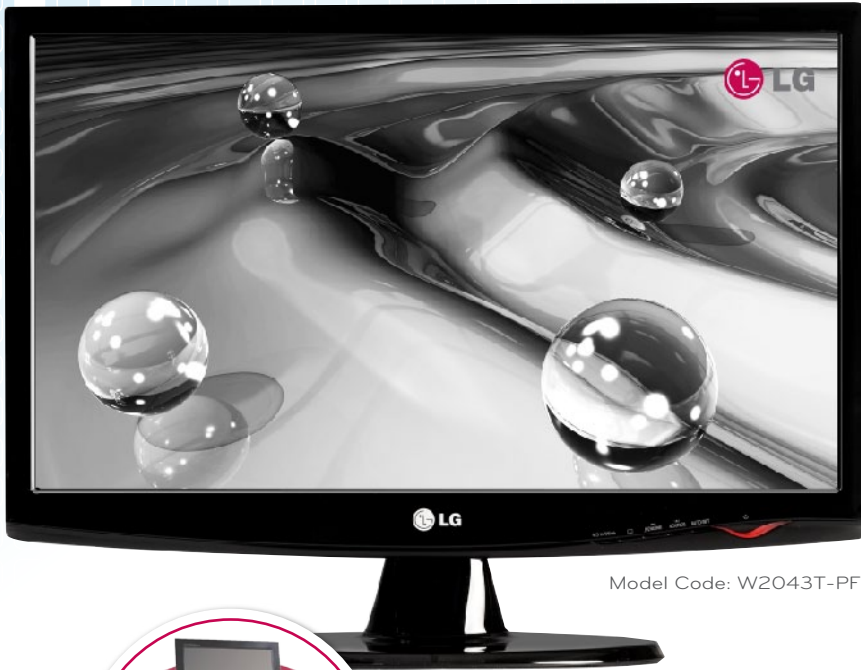

W2043T

Model Code: W2043T-PF

**3 YEAR SWAP WARRANTY,
NO CHARGE SHIPPING,
NEW ONLINE PORTAL**
<https://www.lgrepairportal.com/service>

- **DFC (Digital Fine Contrast Ratio) 30,000:1**
Using DFC, the display is able to reproduce even the fine details of various complex images of films and games to support excellent depth perception and vividness.
- **FLATRON f Engine - World's First Picture Enhancing Chip for LCD Monitors**
It uses DAFITM technology which includes a RCM (Real Colour Management) function which allows monitor to display the most vivid and natural colours available on an LCD. Also it comes complete with an ACE (Adaptive Colour and Contrast Enhancement) function that enhances brightness and contrast. The technology is ideal for watching videos or displaying high quality photos.
- **Exceptionally Quick Response Time - 5 ms**
W43 Series' extremely fast response time allows you to enjoy clean and undistorted images of even the most elaborate digital contents.
- **16:9 Aspect Ratio HD**
Enjoy High Definition images in 16:9 aspect ratio resolution for the ultimate viewing experience, and watch Blu-Ray movies with crystal clear detail.
- **Photo Effect**
No need to use image editing programs - simply use the colour correction function of the monitor and check photo enhancement results on screen.

20" Wide Format LCD Monitor

EXPAND YOUR VIEW

Increase your productivity with increased screen real estate. Work on a spreadsheet, browse the web, and watch a movie on one screen with room to spare.

SIZE 20" Wide	RESPONSE TIME 5ms
RESOLUTION 1600x900 (16:9)	BRIGHTNESS 300 cd/m ²
CONTRAST RATIO 30,000:1 (DFC)	DISPLAY COLOURS 16.7M